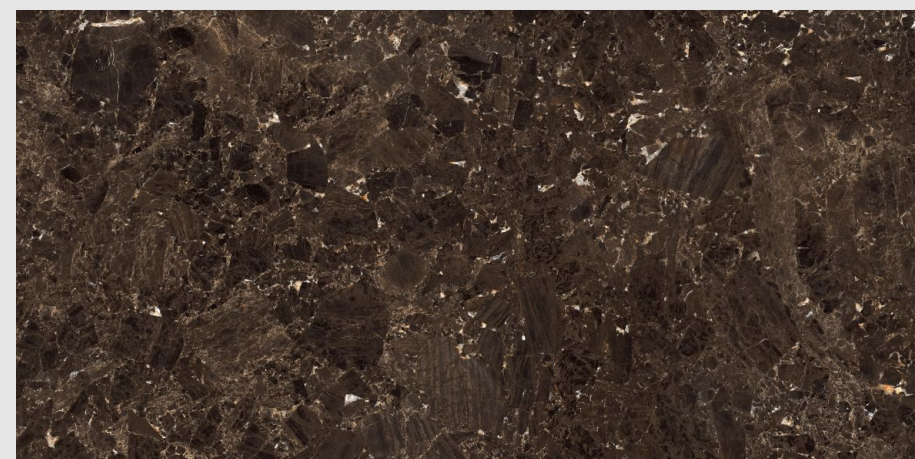

9MM
THICKNESS

www.pengvinceramics.com

EMERALD CHOCO

SUPER HIGH
GLOSS FINISH

03
RANDOM

9MM
THICKNESS

www.pengvinceramics.com

EMERALD NATURAL