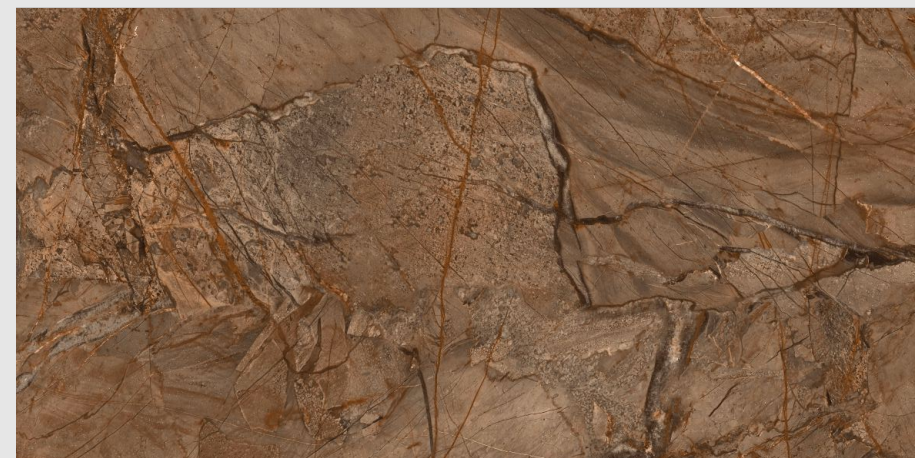

9MM
THICKNESS

FLORMIA CHOCO

SUPER HIGH
GLOSS FINISH

03
RANDOM

9MM
THICKNESS

www.pengvinceramics.com

GLACIER GREEN

SUPER HIGH
GLOSS FINISH