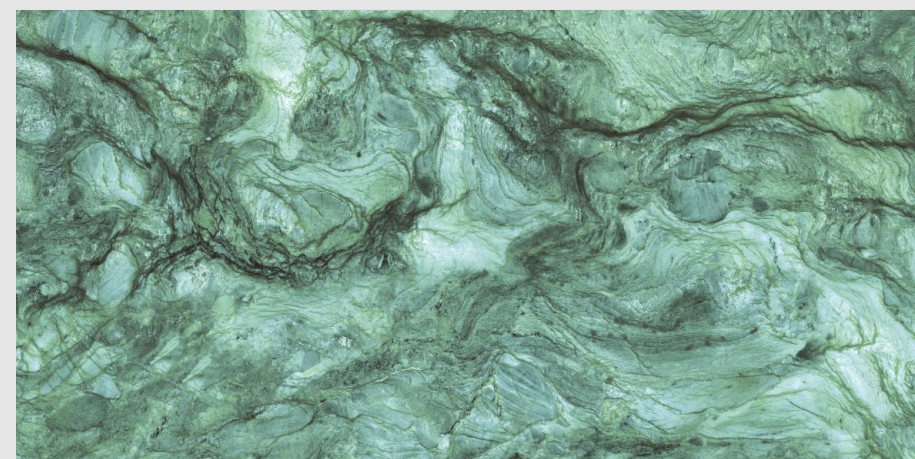

GLACIER GREEN

SUPER HIGH
GLOSS FINISH

04
RANDOM

9MM
THICKNESS