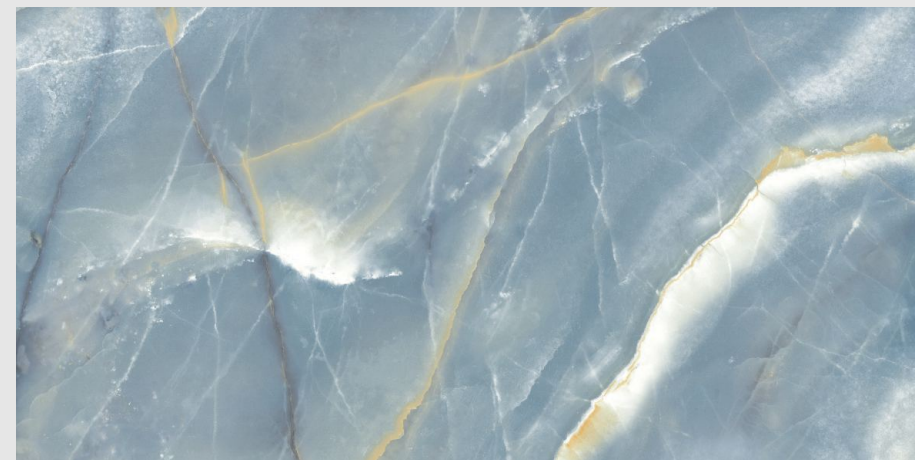

STAR AQUA

SUPER HIGH
GLOSS FINISH

04
RANDOM

9MM
THICKNESS

www.pengvinceramics.com