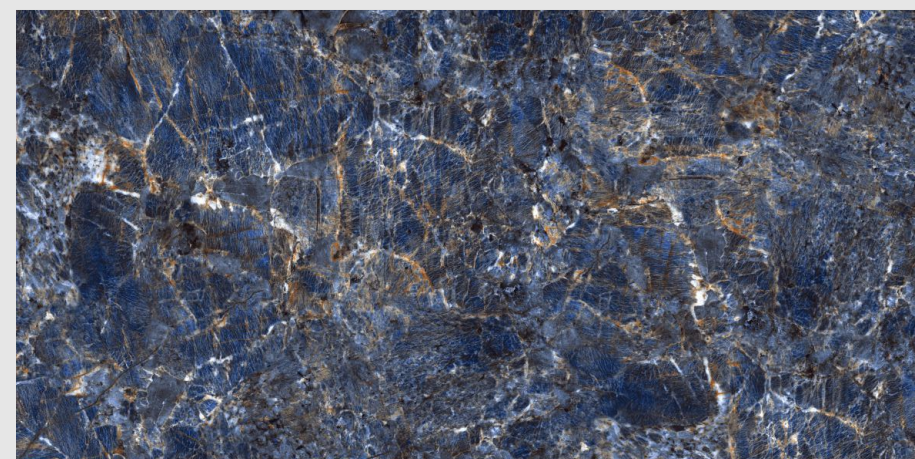

ENDO BLUE

SUPER HIGH
GLOSS FINISH

04
RANDOM

9MM
THICKNESS