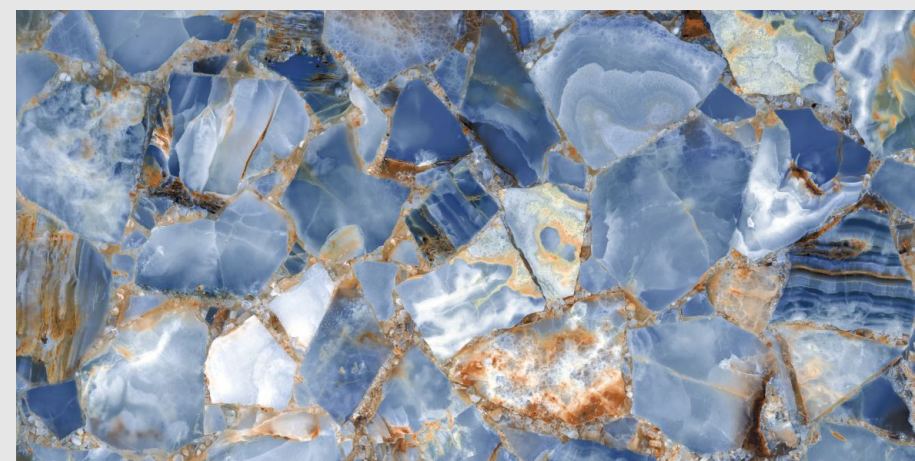

04
RANDOM

9MM
THICKNESS

www.pengvinceramics.com

STONE BLUE

SUPER HIGH
GLOSS FINISH

04
RANDOM

9MM
THICKNESS

www.pengvinceramics.com