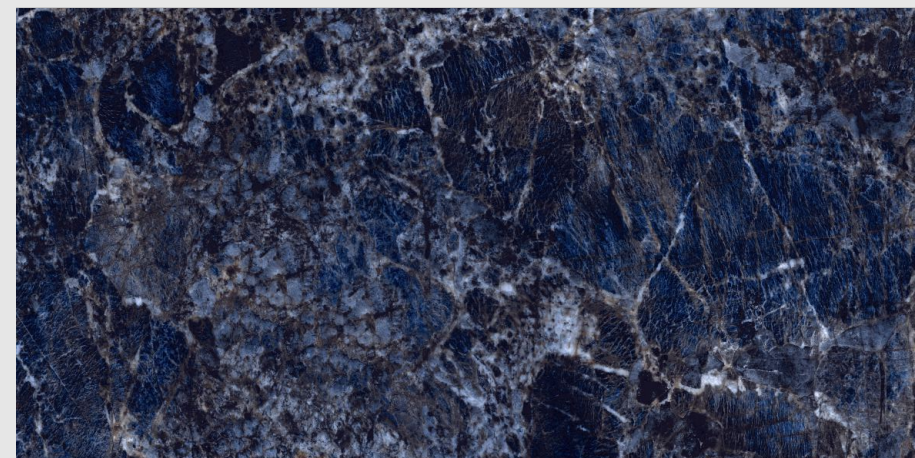

SABINE NATURAL

SUPER HIGH
GLOSS FINISH

04
RANDOM

9MM
THICKNESS

www.pengvinceramics.com