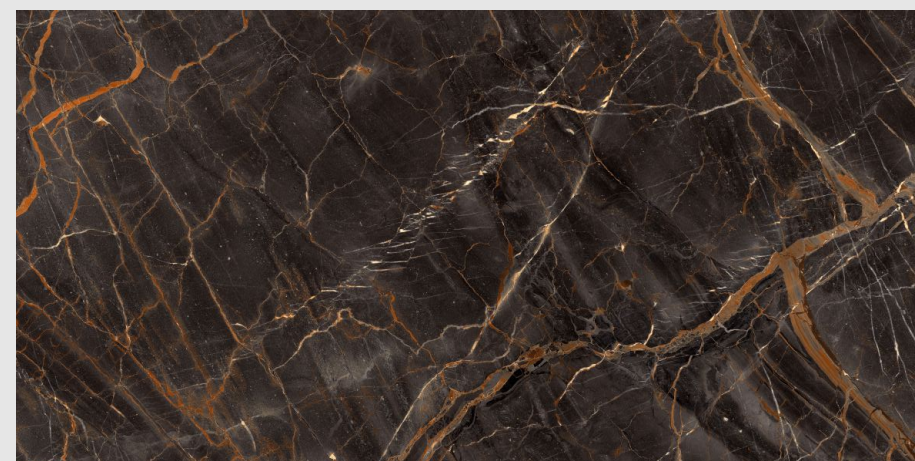

9MM
THICKNESS

SEMOND CHOCO

SUPER HIGH
GLOSS FINISH

04
RANDOM

9MM
THICKNESS

www.pengvinceramics.com

STAR AQUA

SUPER HIGH
GLOSS FINISH