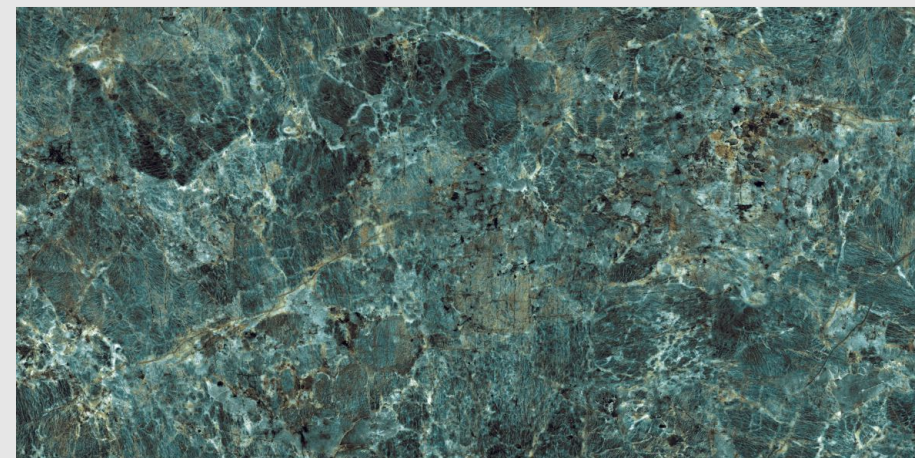

www.pengvinceramics.com

ENDO
AQUA

SUPER HIGH
GLOSS FINISH

04
RANDOM

9MM
THICKNESS

ENDO BLUE

SUPER HIGH
GLOSS FINISH

04
RANDOM