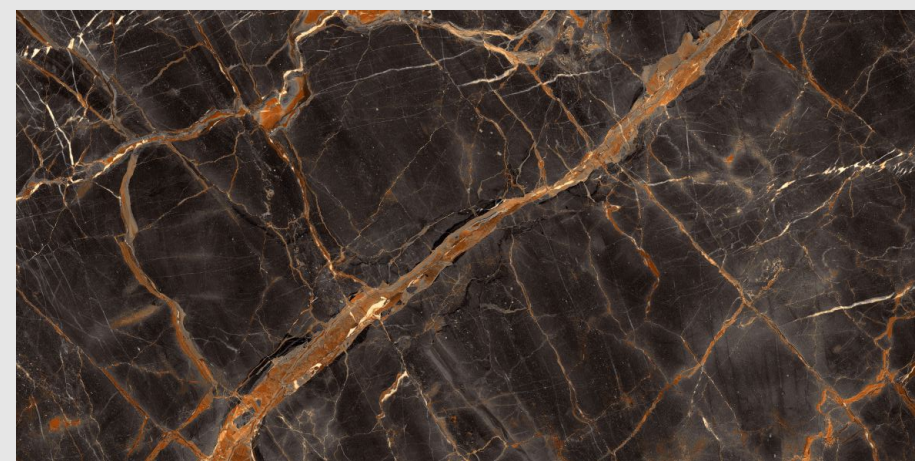

9MM
THICKNESS

SEMOND CHOCO

SUPER HIGH
GLOSS FINISH

04
RANDOM

9MM
THICKNESS

www.pengvinceramics.com

STAR AQUA

SUPER HIGH
GLOSS FINISH