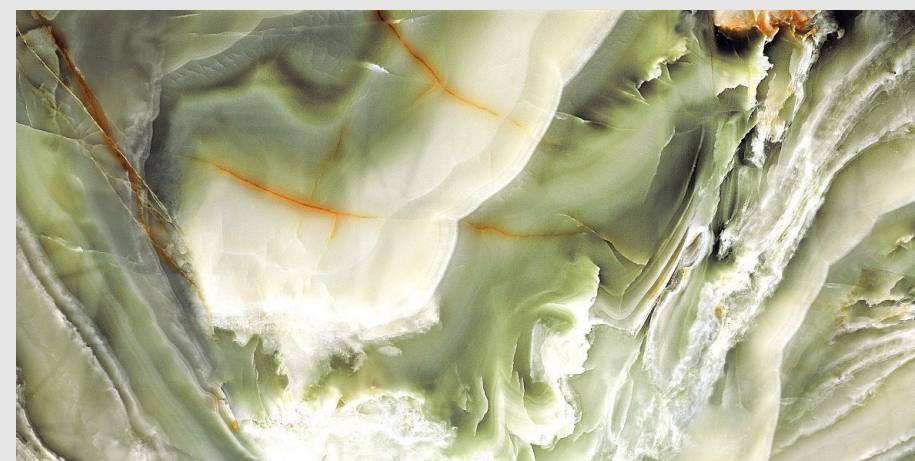

SUPER HIGH
GLOSS FINISH

03
RANDOM

9MM
THICKNESS

GREEN ONYX

SUPER HIGH
GLOSS FINISH

04
RANDOM

9MM
THICKNESS

www.pengvinceramics.com