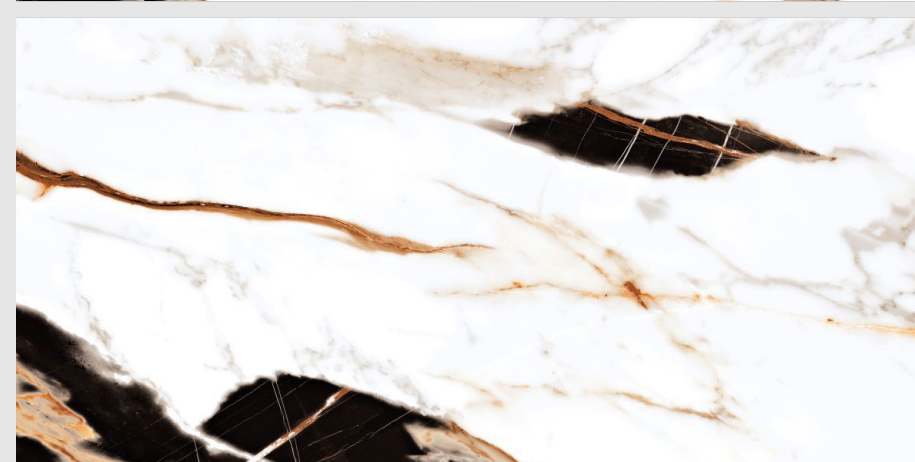

GOLDEN PANDA

SUPER HIGH
GLOSS FINISH

04
RANDOM

9MM
THICKNESS

www.pengvinceramics.com