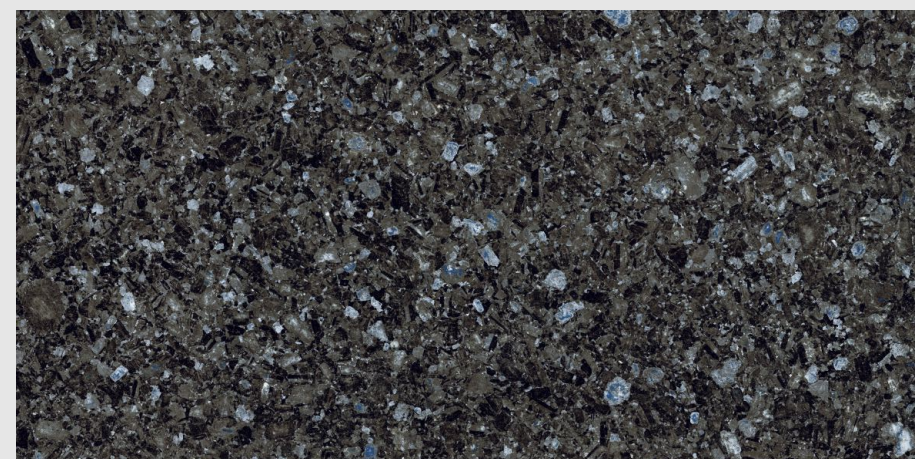

SAHARA GRANITE

SUPER HIGH
GLOSS FINISH

04
RANDOM

9MM
THICKNESS