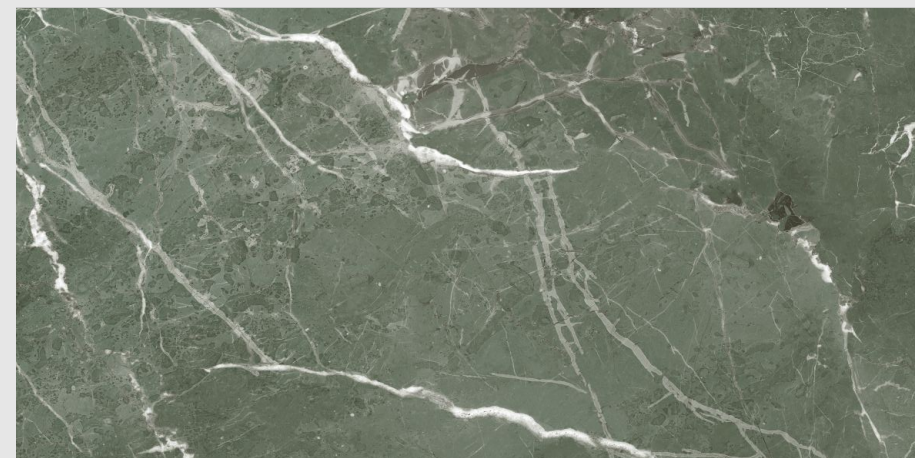

ULTRA TEAL

SUPER HIGH
GLOSS FINISH

06
RANDOM

9MM
THICKNESS

www.pengvinceramics.com