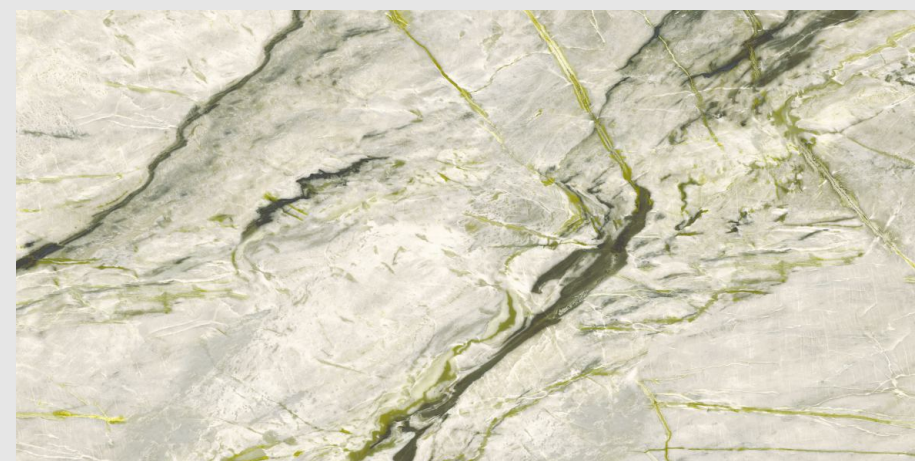

OLIVE MINT

SUPER HIGH
GLOSS FINISH

04
RANDOM

9MM
THICKNESS

www.pengvinceramics.com