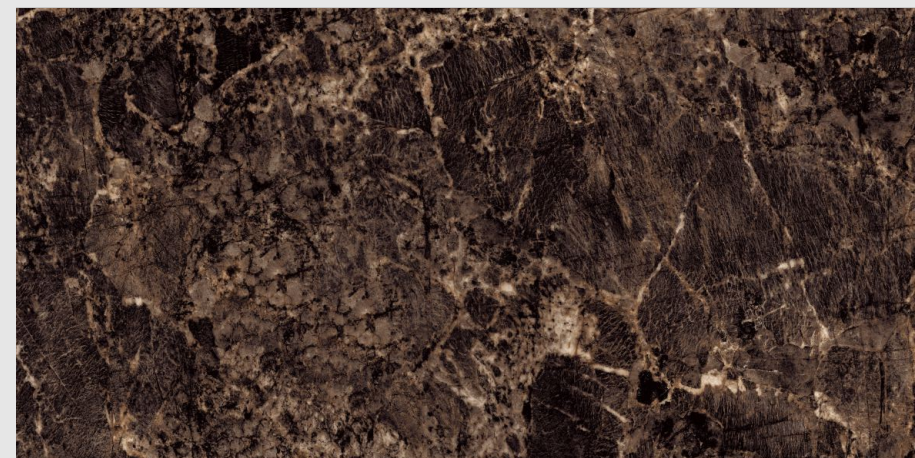

SABINE BLACK

SUPER HIGH
GLOSS FINISH

04
RANDOM

9MM
THICKNESS

SABINE CHOCO

SUPER HIGH
GLOSS FINISH

04
RANDOM

9MM
THICKNESS