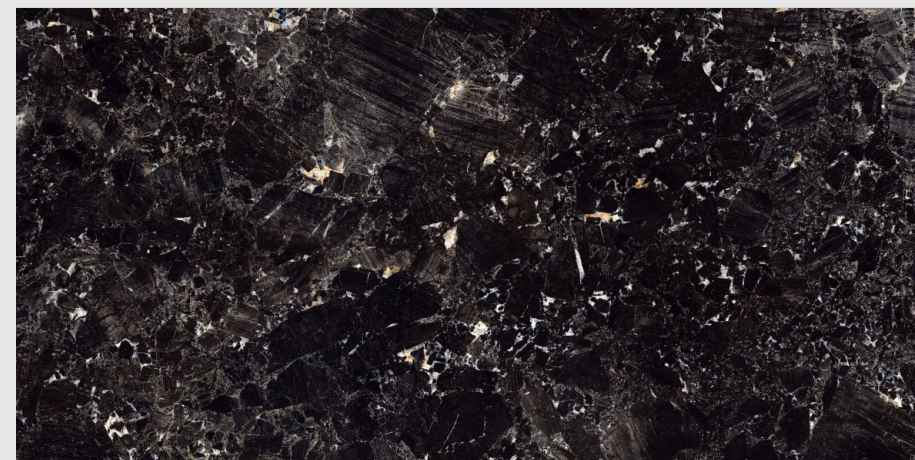

EMERALD NATURAL

SUPER HIGH
GLOSS FINISH

03
RANDOM

9MM
THICKNESS

www.pengvinceramics.com