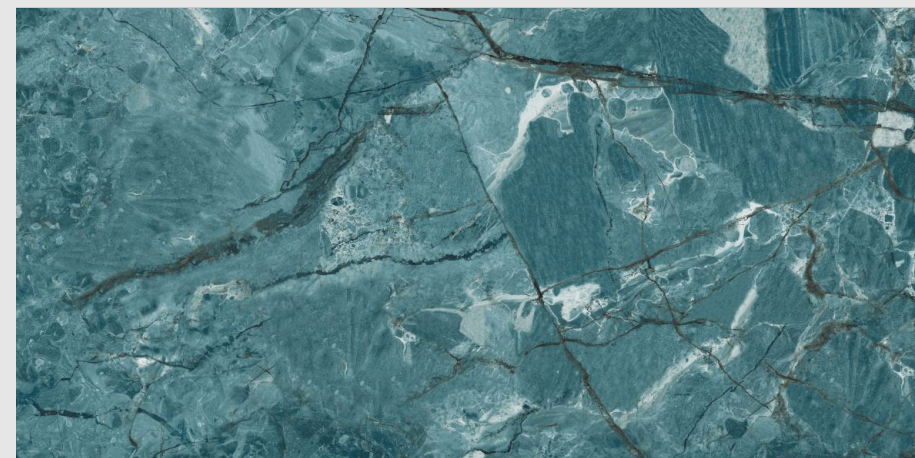

CERULEAN

SUPER HIGH
GLOSS FINISH

04
RANDOM

9MM
THICKNESS

www.pengvinceramics.com