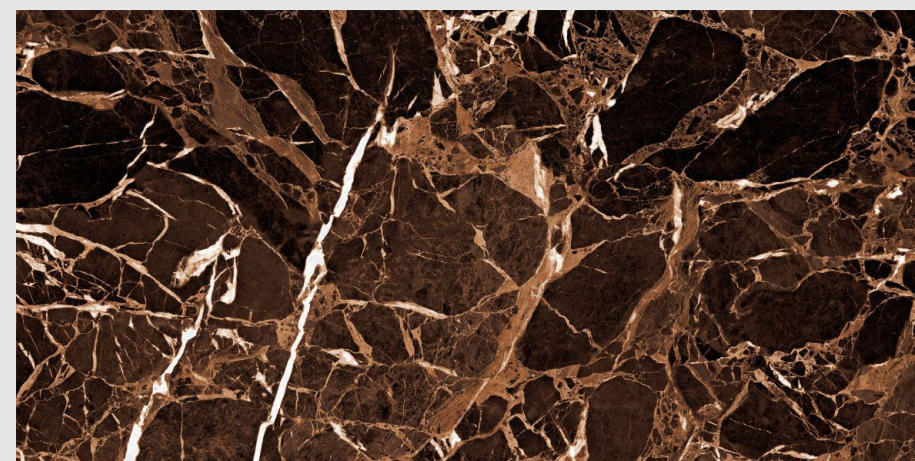

GLIZZ MUD

SUPER HIGH
GLOSS FINISH

04
RANDOM

9MM
THICKNESS

www.pengvinceramics.com