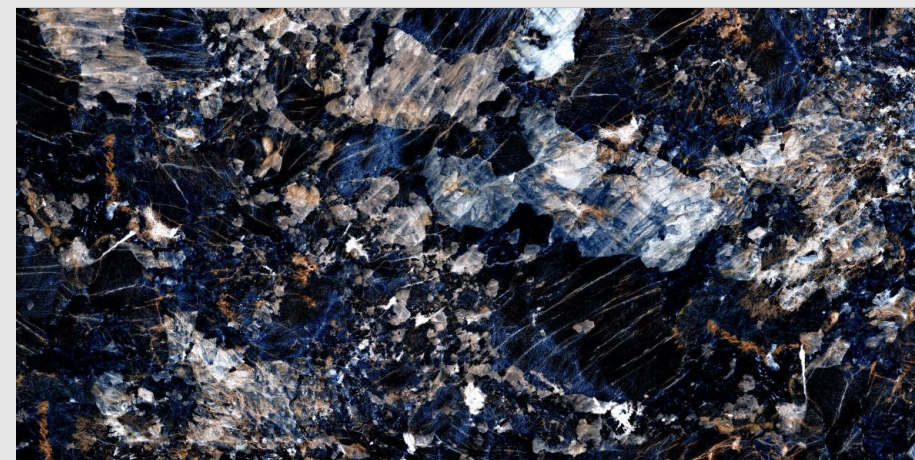

SABINE BLACK

SUPER HIGH
GLOSS FINISH

04
RANDOM

9MM
THICKNESS

SABINE CHOCO

SUPER HIGH
GLOSS FINISH

04
RANDOM

9MM
THICKNESS