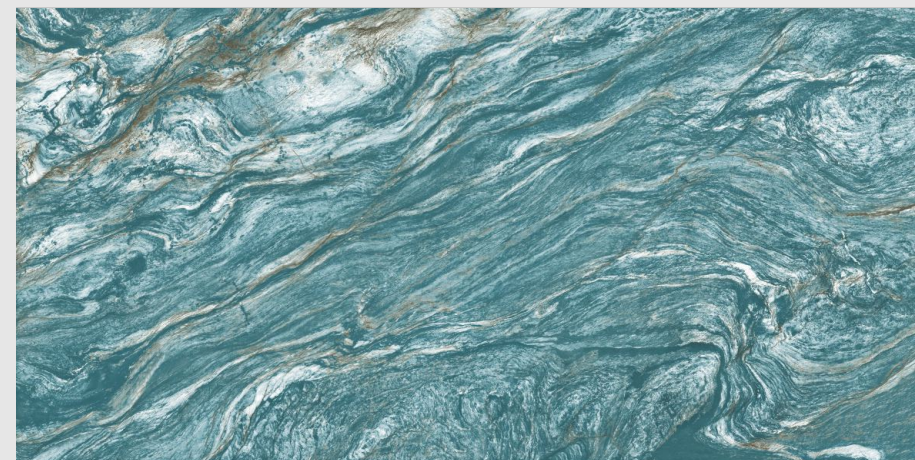

BOOST
AQUA

SUPER HIGH
GLOSS FINISH

04
RANDOM

9MM
THICKNESS