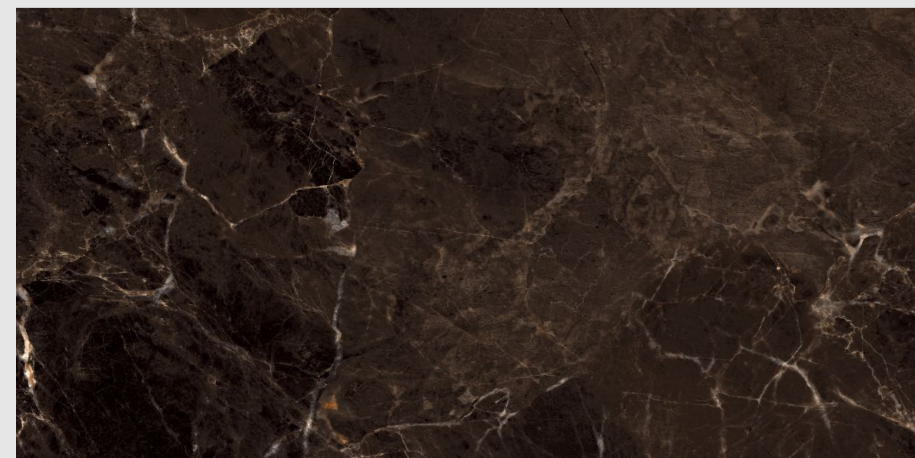

CRIMSON BROWN

SUPER HIGH
GLOSS FINISH

04
RANDOM

9MM
THICKNESS

www.pengvinceramics.com