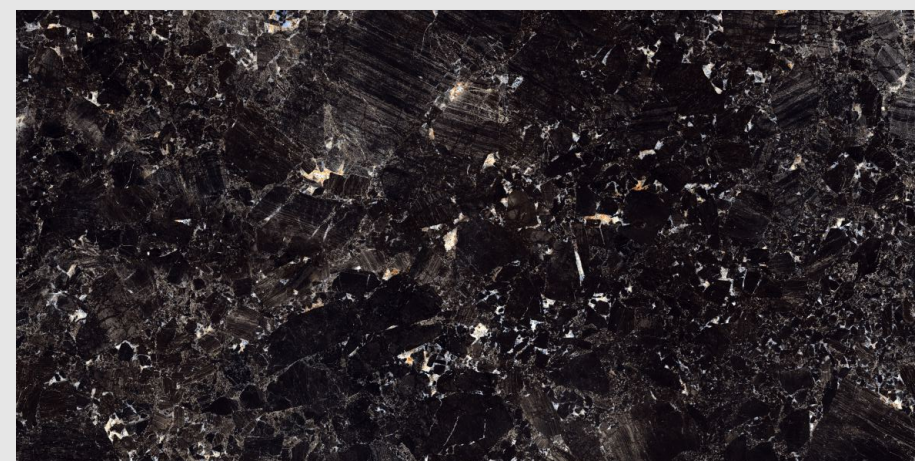

EMERALD NATURAL

SUPER HIGH
GLOSS FINISH

03
RANDOM

9MM
THICKNESS

www.pengvinceramics.com