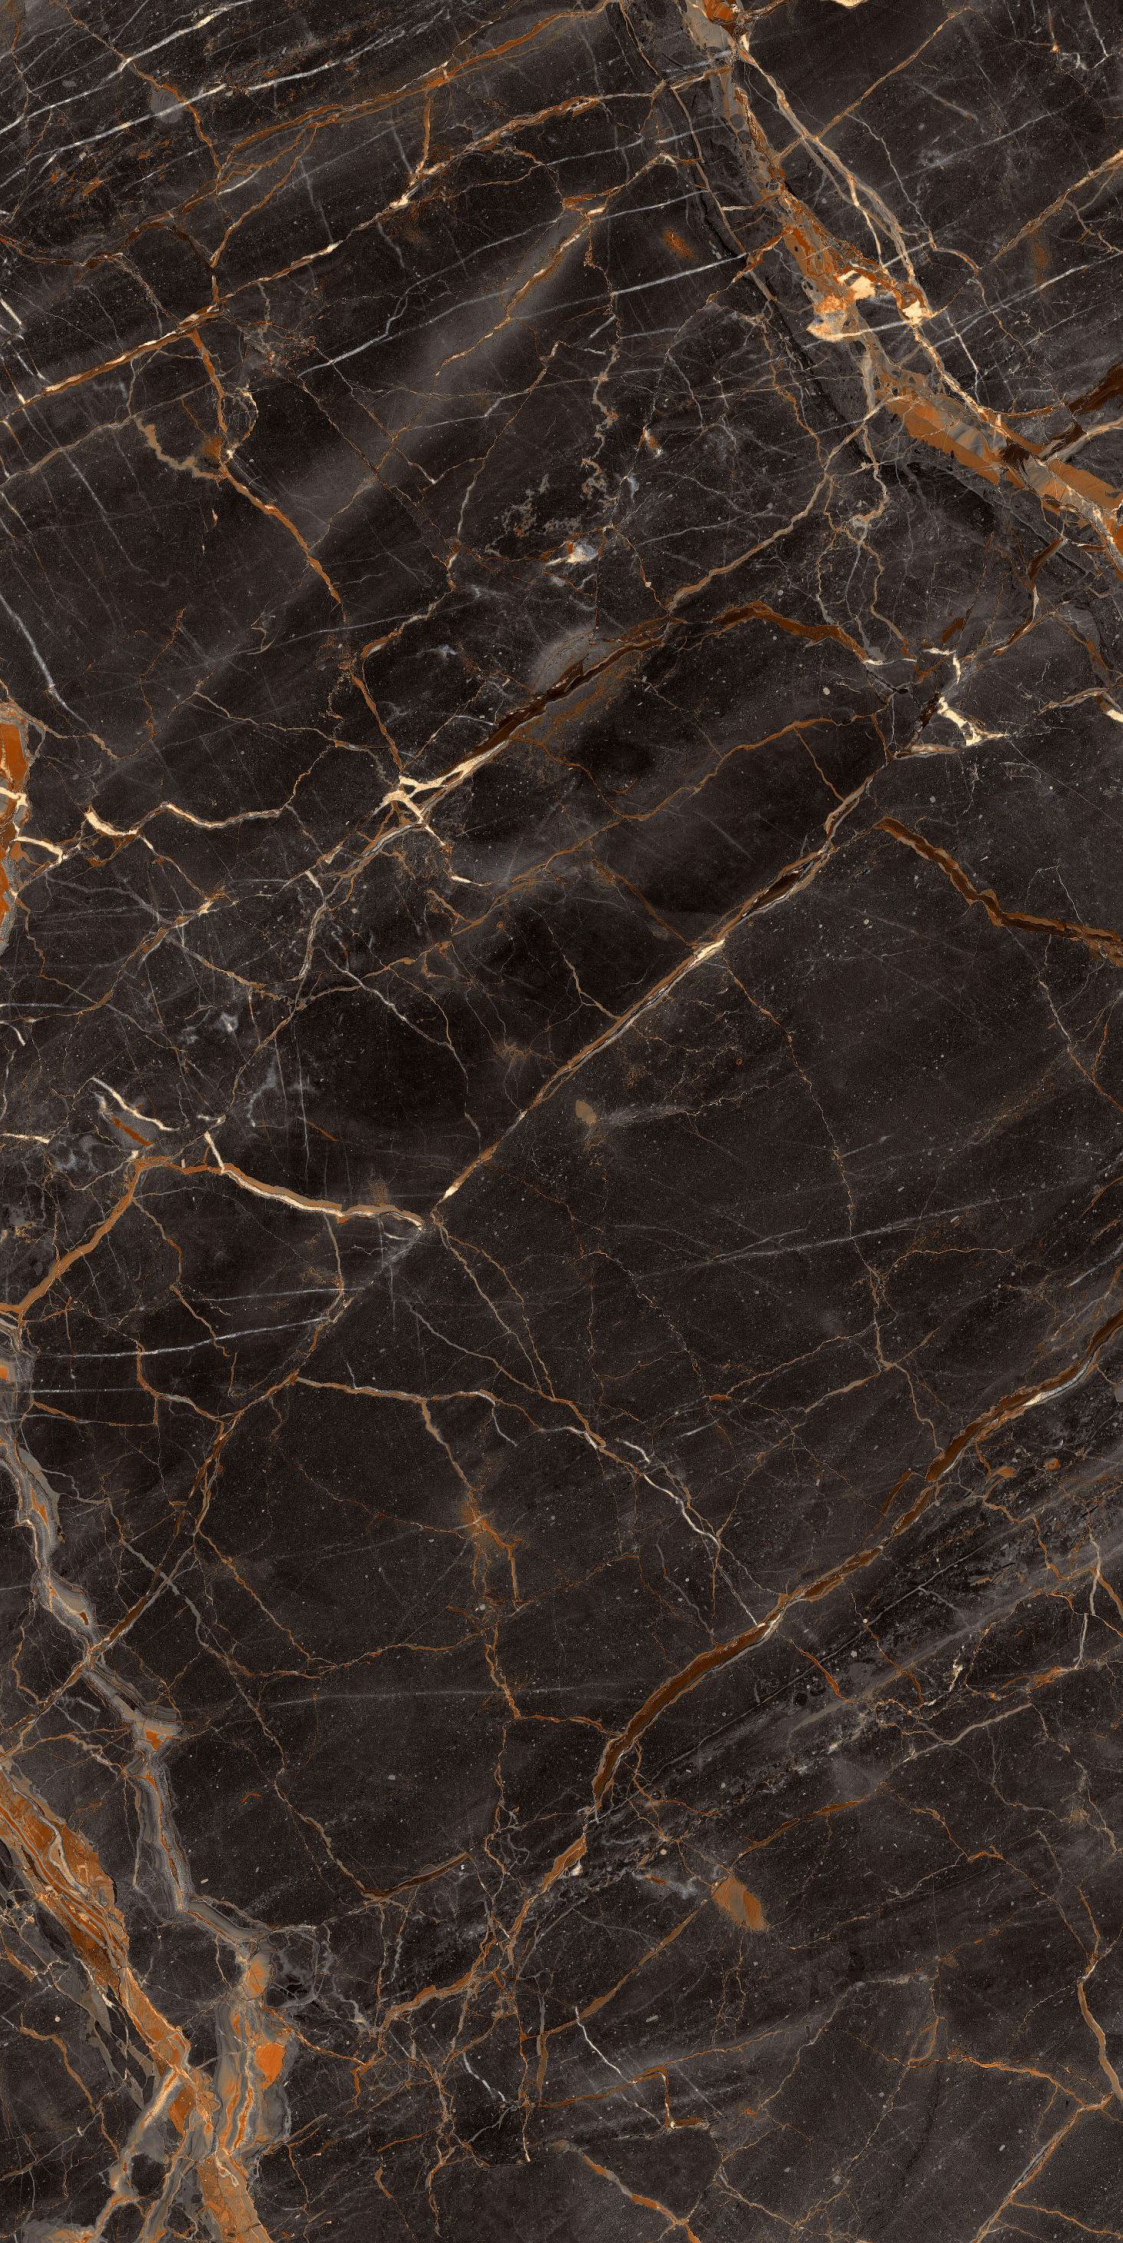

SEMOND CHOCO

SUPER HIGH
GLOSS FINISH

04
RANDOM

9MM
THICKNESS

www.pengvinceramics.com