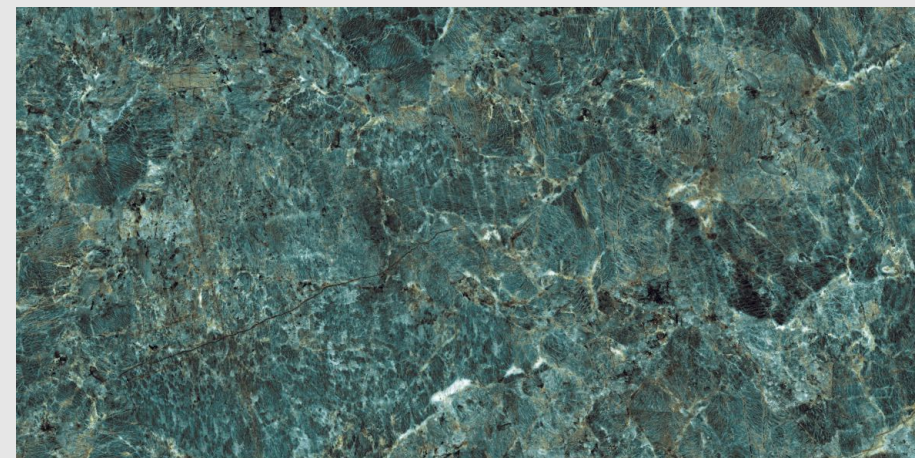

www.pengvinceramics.com

ENDO
AQUA

SUPER HIGH
GLOSS FINISH

04
RANDOM

9MM
THICKNESS

ENDO BLUE

SUPER HIGH
GLOSS FINISH

04
RANDOM