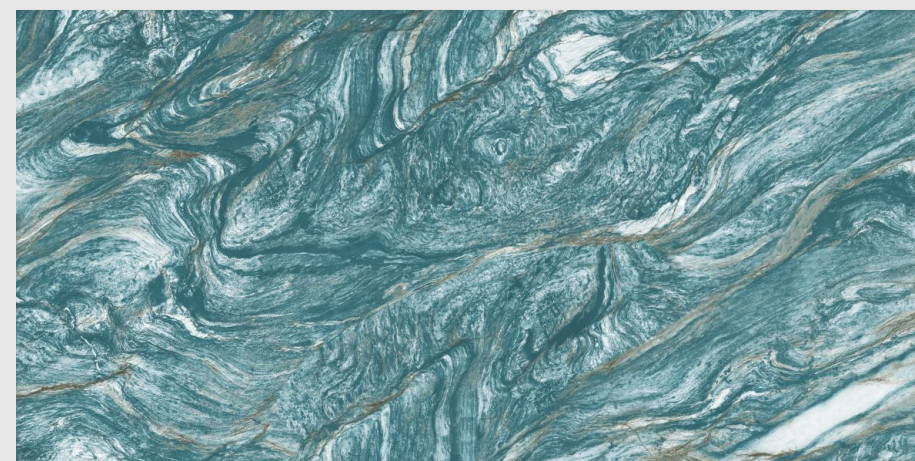

BOOST
AQUA

SUPER HIGH
GLOSS FINISH

04
RANDOM

9MM
THICKNESS