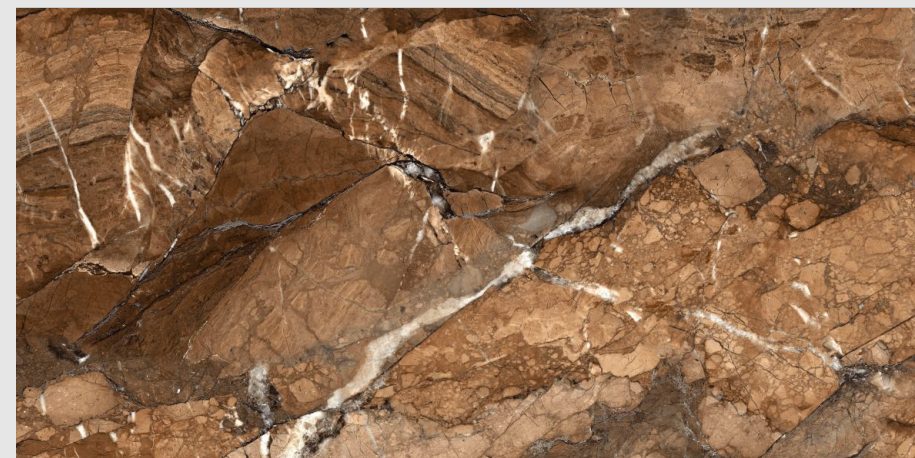

URBAN

SUPER HIGH
GLOSS FINISH

04
RANDOM

9MM
THICKNESS

www.pengvinceramics.com