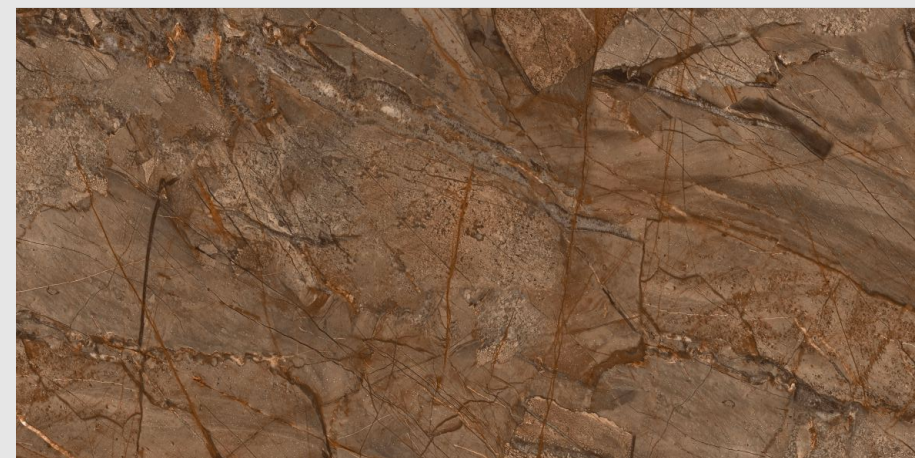

9MM
THICKNESS

FLORMIA CHOCO

SUPER HIGH
GLOSS FINISH

03
RANDOM

9MM
THICKNESS

www.pengvinceramics.com

GLACIER GREEN

SUPER HIGH
GLOSS FINISH