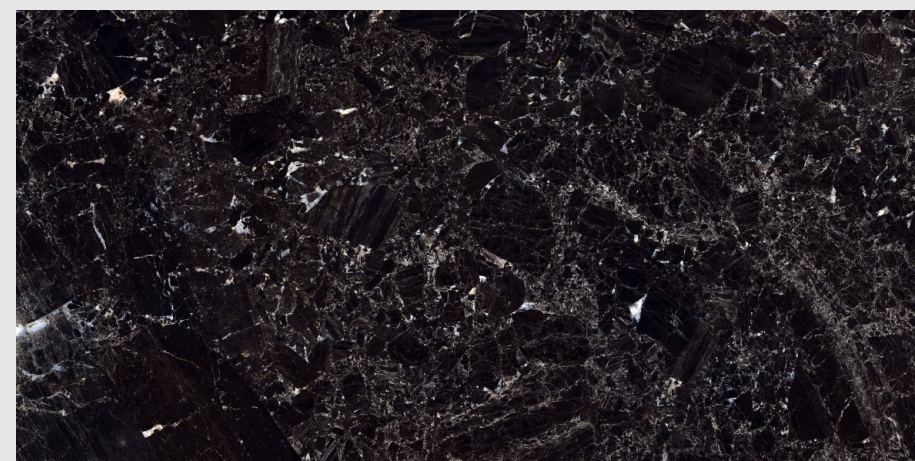

EMERALD NATURAL

SUPER HIGH
GLOSS FINISH

03
RANDOM

9MM
THICKNESS

www.pengvinceramics.com