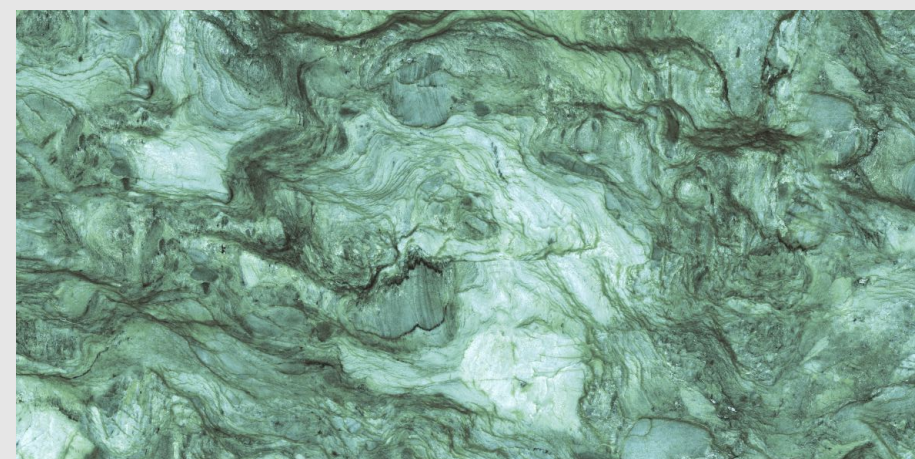

GLACIER GREEN

SUPER HIGH
GLOSS FINISH

04
RANDOM

9MM
THICKNESS