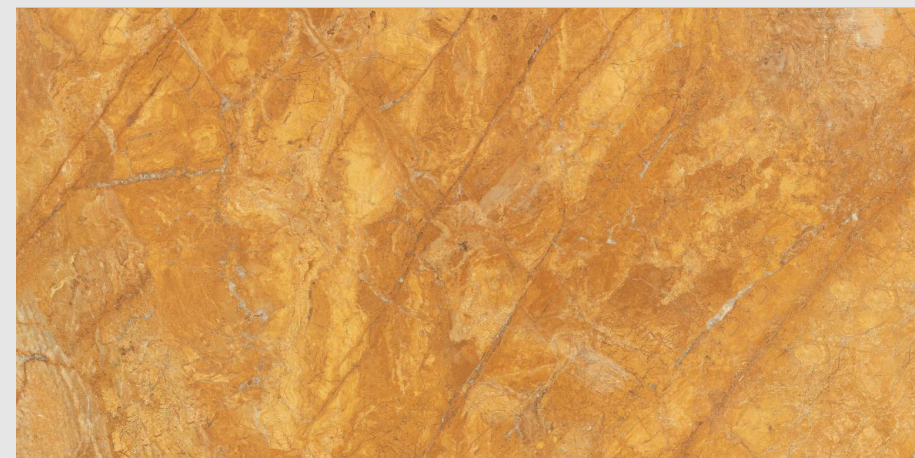

OPEZ
YELLOW

SUPER HIGH
GLOSS FINISH

03
RANDOM

9MM
THICKNESS