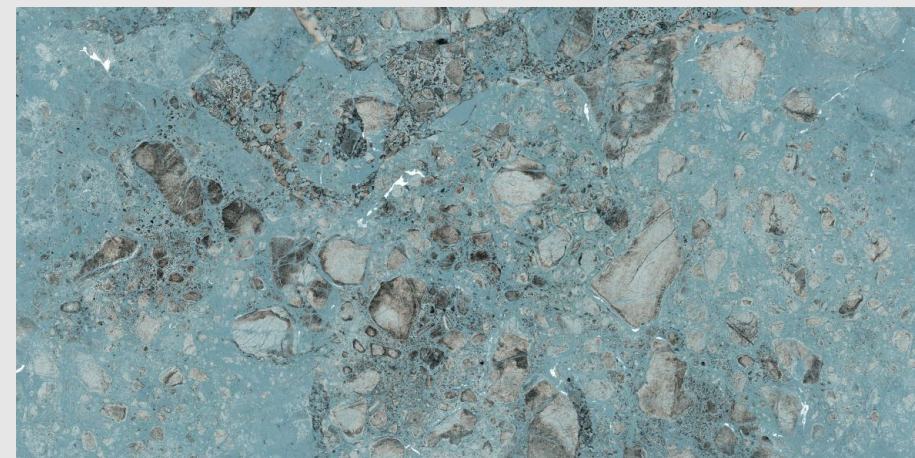

PLUTO TEAL

SUPER HIGH
GLOSS FINISH

04
RANDOM

9MM
THICKNESS

www.pengvinceramics.com