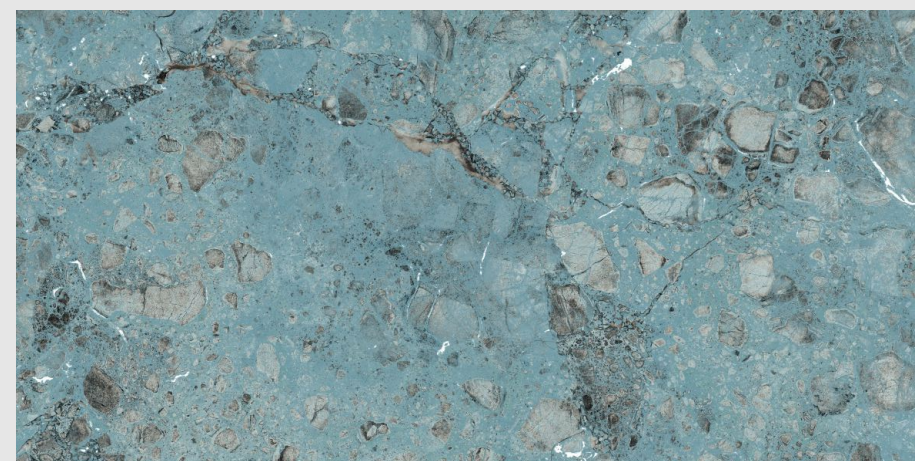

PLUTO TEAL

SUPER HIGH
GLOSS FINISH

04
RANDOM

9MM
THICKNESS

www.pengvinceramics.com