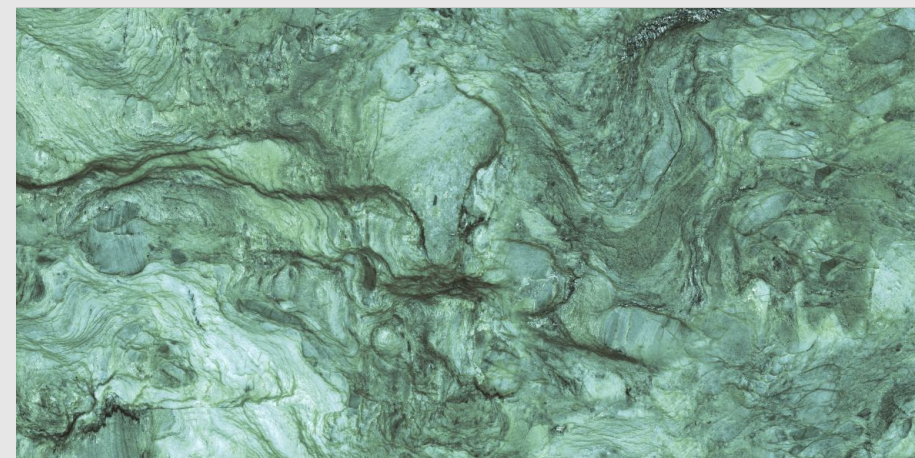

GLACIER GREEN

SUPER HIGH
GLOSS FINISH

04
RANDOM

9MM
THICKNESS