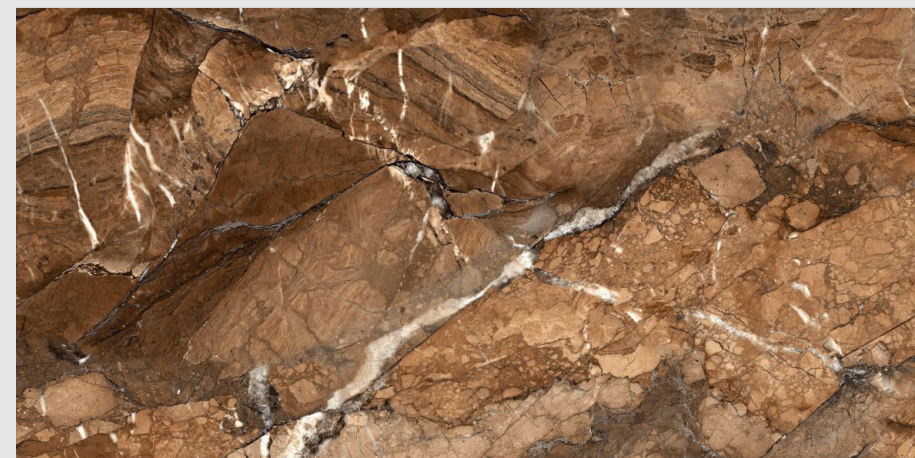

URBAN

SUPER HIGH
GLOSS FINISH

04
RANDOM

9MM
THICKNESS

www.pengvinceramics.com