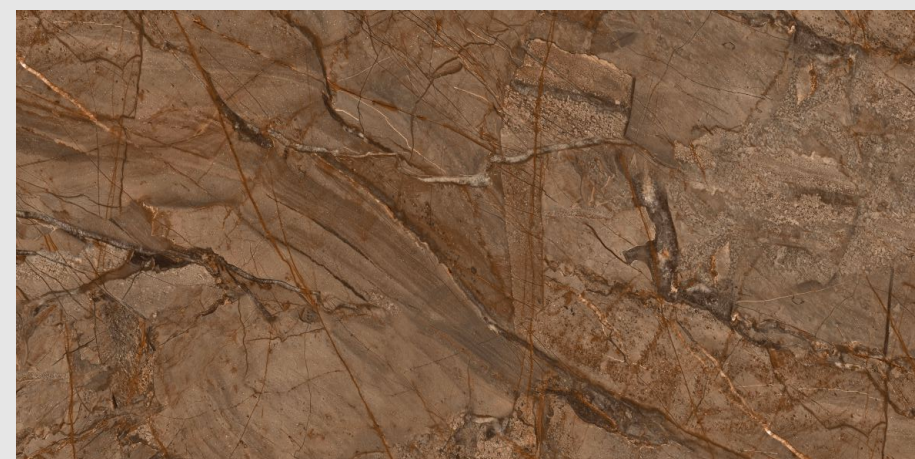

FLORMIA CHOCO

SUPER HIGH
GLOSS FINISH

03
RANDOM

9MM
THICKNESS

www.pengvinceramics.com