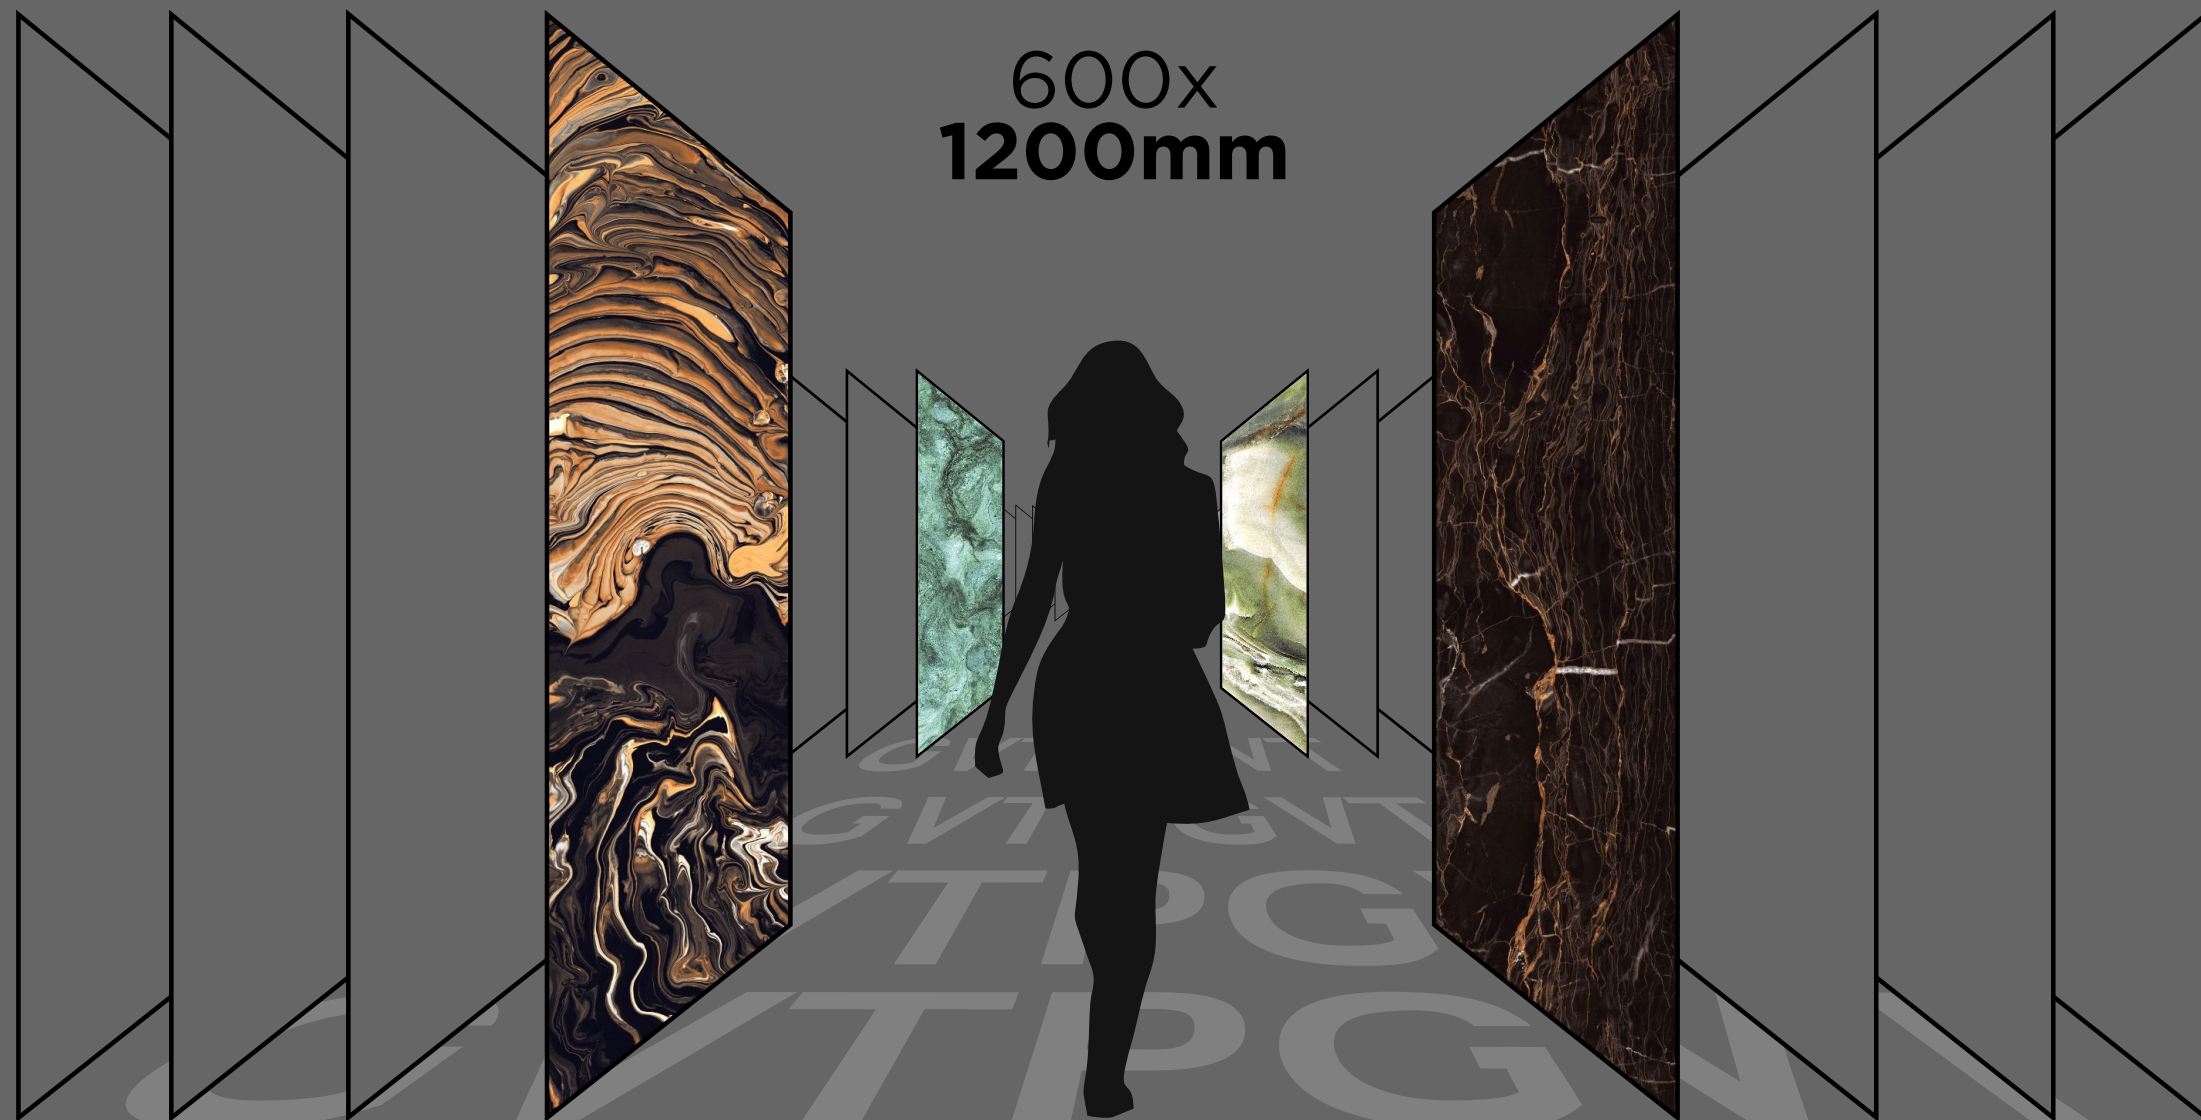

S H I N E O N , S H I N E S T R O N G .

600x1200mm
9mm thickness

www.pengvinceramics.com

Super High gloss tiles are a perfect choice for your home if you are looking for a stylish, durable, and easy-to-clean option. They are available in a wide variety of colors, patterns, and textures to suit any decor. High gloss tiles can also help to make a space feel larger and brighter.

600x
1200mm

EASY TO
MAINTAIN

UV
RESISTANT

NON
SLIP

CHEMICAL
RESISTANT

SUPERIOR QUALITY OF GVT/PGVT TILES

Add a bold statement to your space with 600x1200mm elegance defining modern luxury and grandeur. These tiles are designed with vivid earthy allure, unleashing endless design possibilities. Above all, these slabs make spaces look expansive and intriguing.