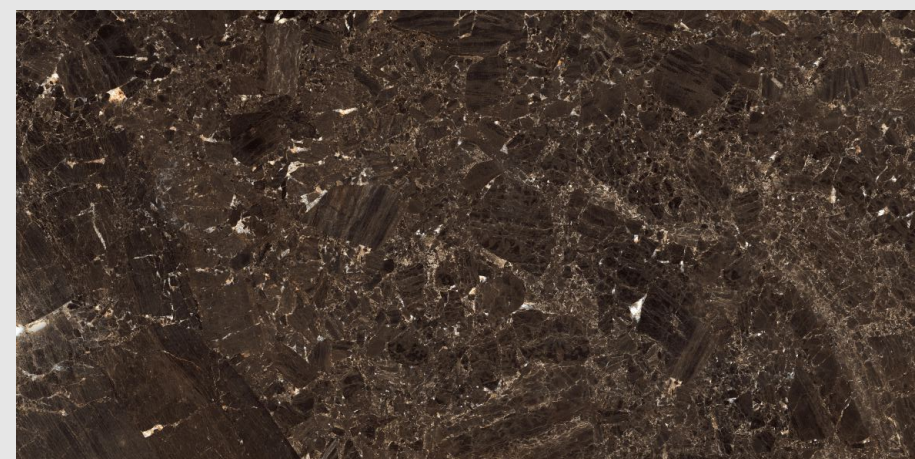

9MM
THICKNESS

www.pengvinceramics.com

EMERALD CHOCO

SUPER HIGH
GLOSS FINISH

03
RANDOM

9MM
THICKNESS

www.pengvinceramics.com

EMERALD NATURAL