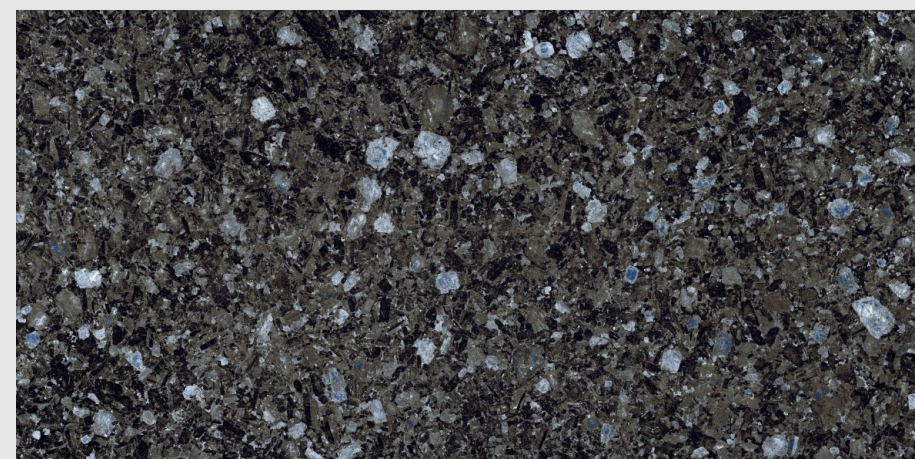

SAHARA GRANITE

SUPER HIGH
GLOSS FINISH

04
RANDOM

9MM
THICKNESS