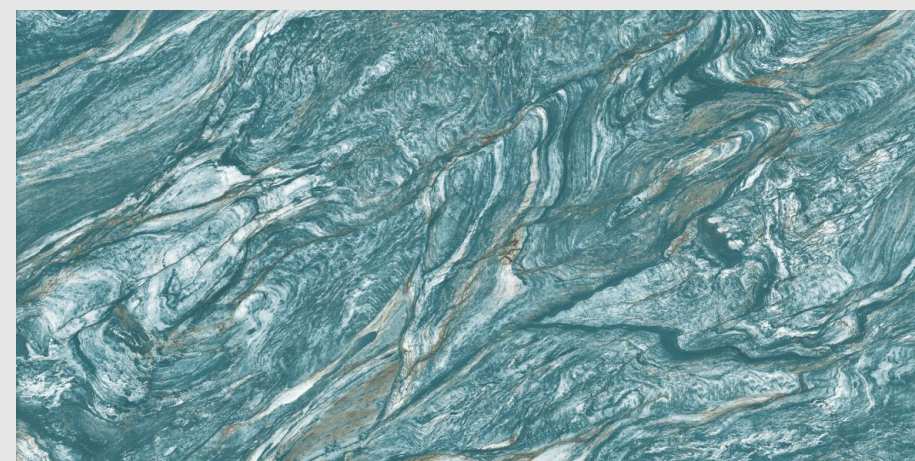

BOOST
AQUA

SUPER HIGH
GLOSS FINISH

04
RANDOM

9MM
THICKNESS