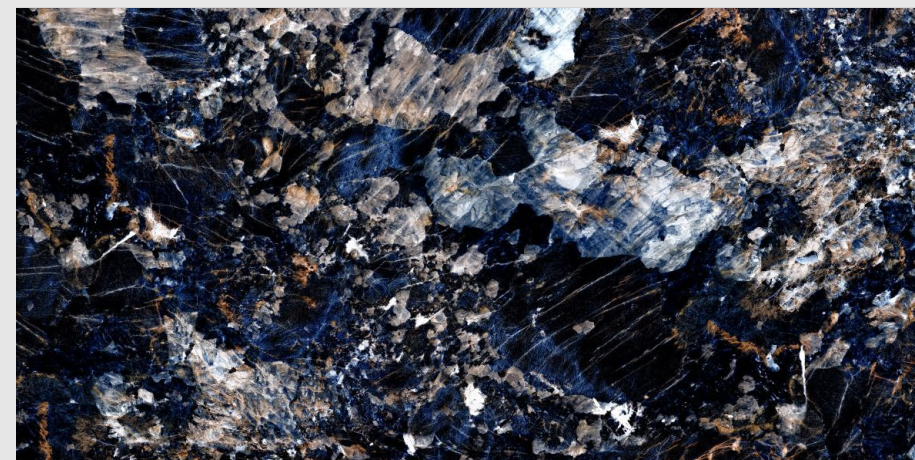

SABINE BLACK

SUPER HIGH
GLOSS FINISH

04
RANDOM

9MM
THICKNESS

SABINE CHOCO

SUPER HIGH
GLOSS FINISH

04
RANDOM

9MM
THICKNESS