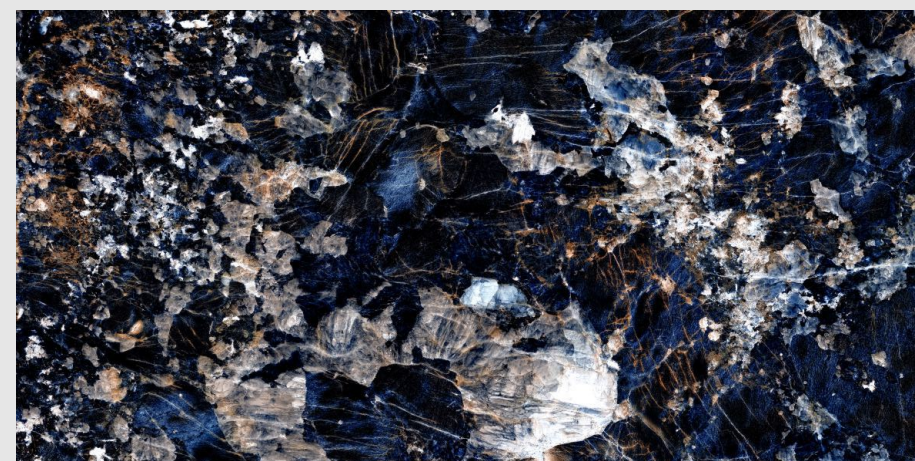

SABINE BLACK

SUPER HIGH
GLOSS FINISH

04
RANDOM

9MM
THICKNESS

SABINE CHOCO

SUPER HIGH
GLOSS FINISH

04
RANDOM

9MM
THICKNESS