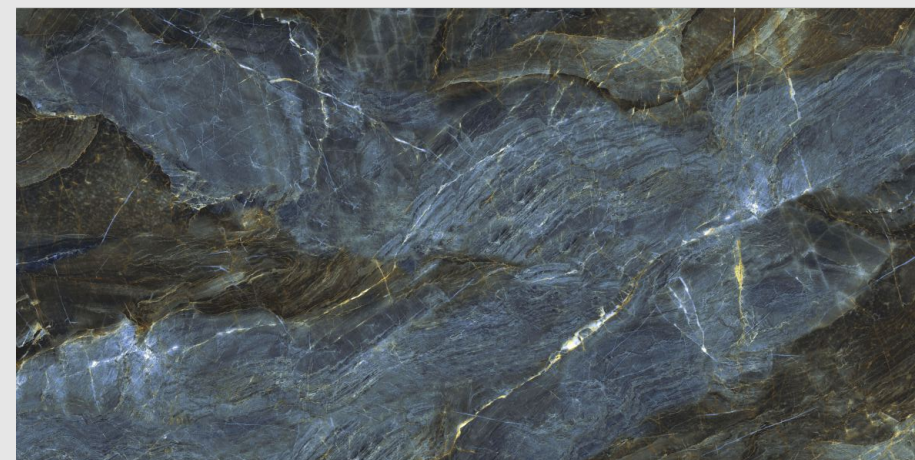

9MM
THICKNESS

www.pengvinceramics.com

ARIXIANIA

SUPER HIGH
GLOSS FINISH

04
RANDOM

9MM
THICKNESS

www.pengvinceramics.com

BOOST
AQUA