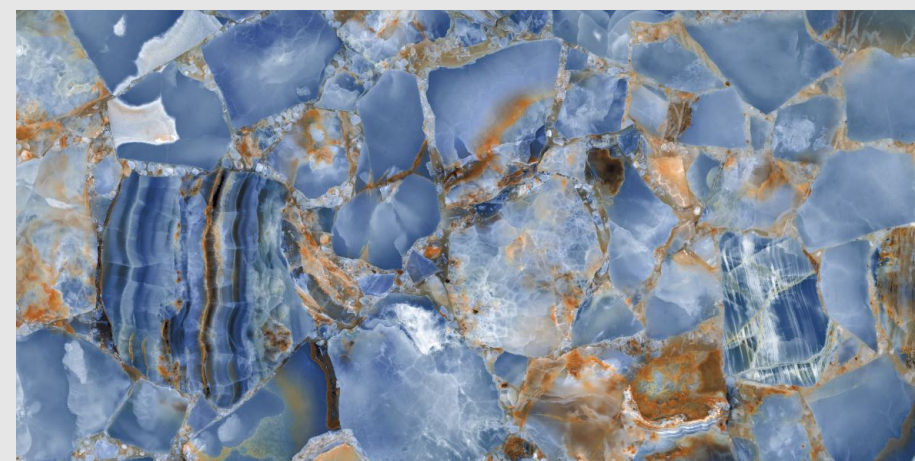

04
RANDOM

9MM
THICKNESS

www.pengvinceramics.com

STONE BLUE

SUPER HIGH
GLOSS FINISH

04
RANDOM

9MM
THICKNESS

www.pengvinceramics.com