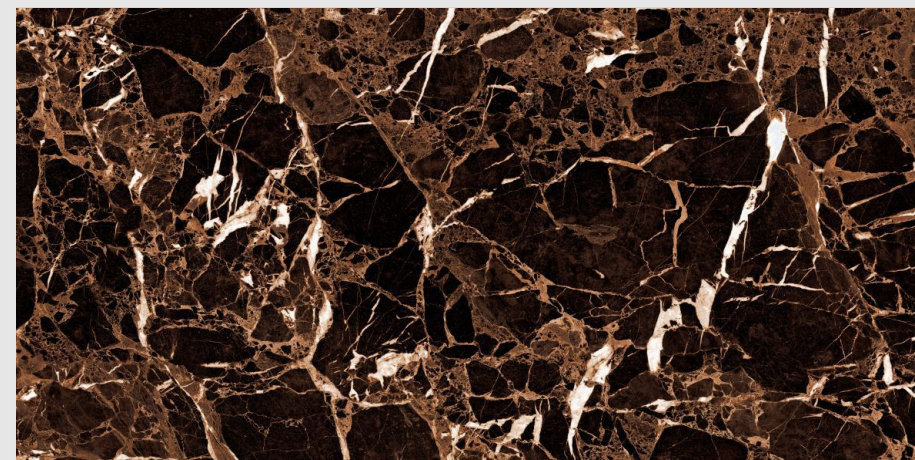

GLIZZ MUD

SUPER HIGH
GLOSS FINISH

04
RANDOM

9MM
THICKNESS

www.pengvinceramics.com