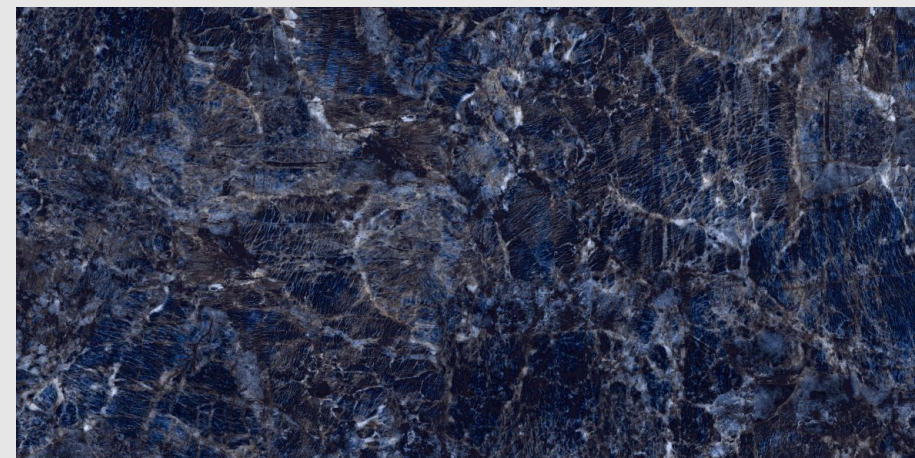

SABINE NATURAL

SUPER HIGH
GLOSS FINISH

04
RANDOM

9MM
THICKNESS

www.pengvinceramics.com