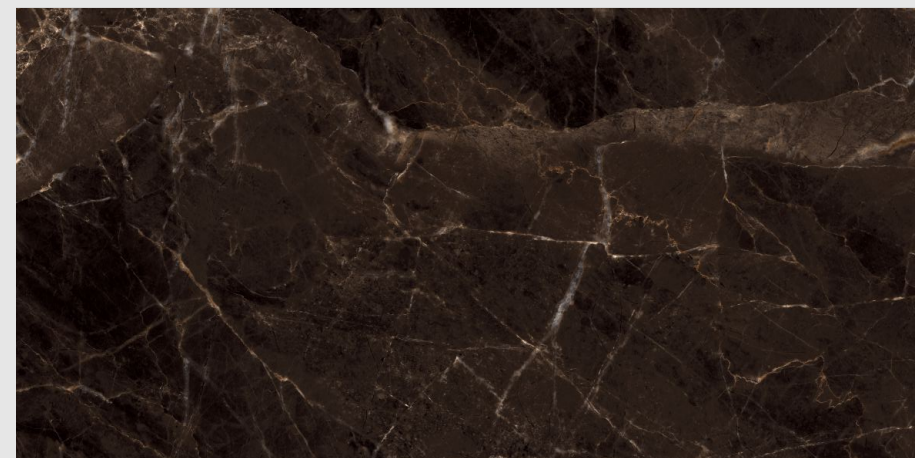

CRIMSON BROWN

SUPER HIGH
GLOSS FINISH

04
RANDOM

9MM
THICKNESS

www.pengvinceramics.com