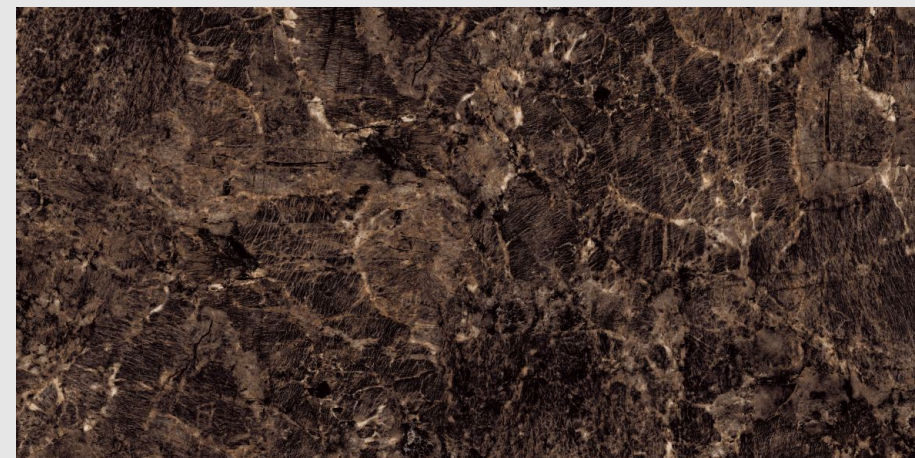

SABINE BLACK

SUPER HIGH
GLOSS FINISH

04
RANDOM

9MM
THICKNESS

SABINE CHOCO

SUPER HIGH
GLOSS FINISH

04
RANDOM

9MM
THICKNESS