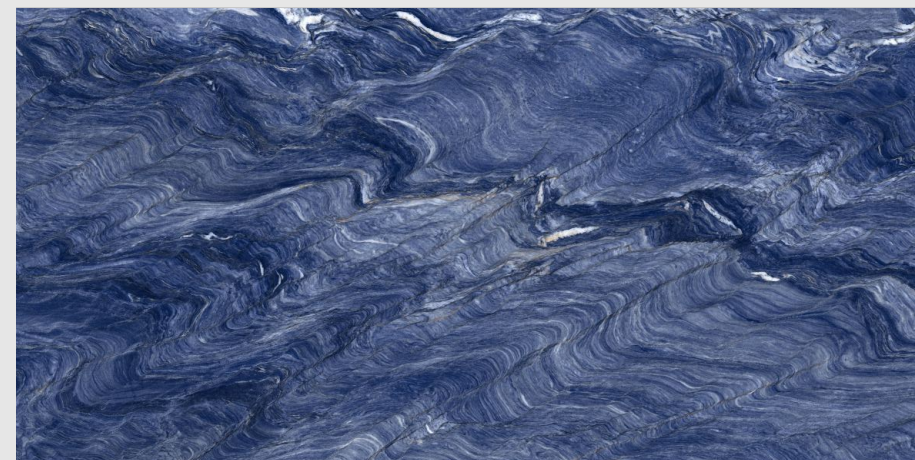

SUPER HIGH
GLOSS FINISH

04
RANDOM

9MM
THICKNESS

CARMELLO AZUL

SUPER HIGH
GLOSS FINISH

03
RANDOM

9MM
THICKNESS

www.pengvinceramics.com