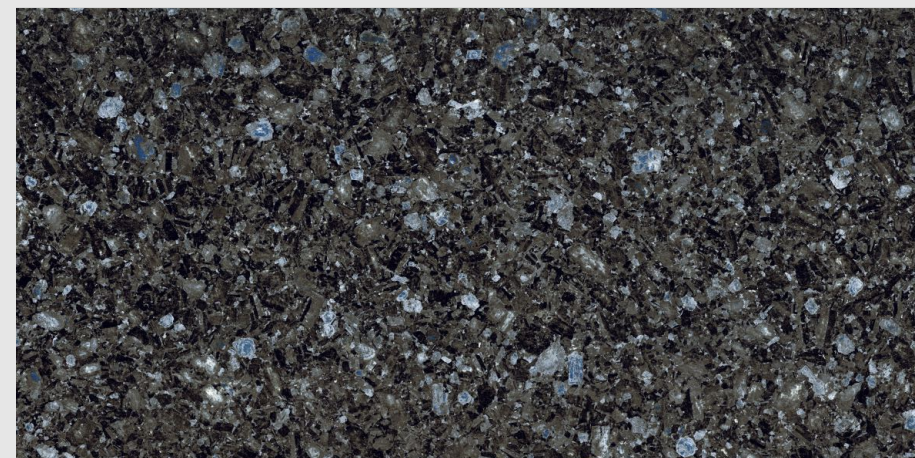

SAHARA GRANITE

SUPER HIGH
GLOSS FINISH

04
RANDOM

9MM
THICKNESS