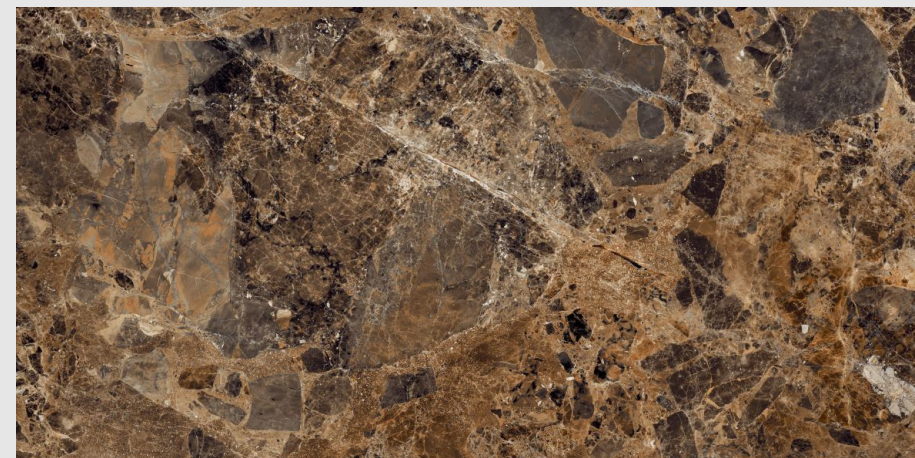

EMPRADOOR

SUPER HIGH
GLOSS FINISH

04
RANDOM

9MM
THICKNESS

www.pengvinceramics.com