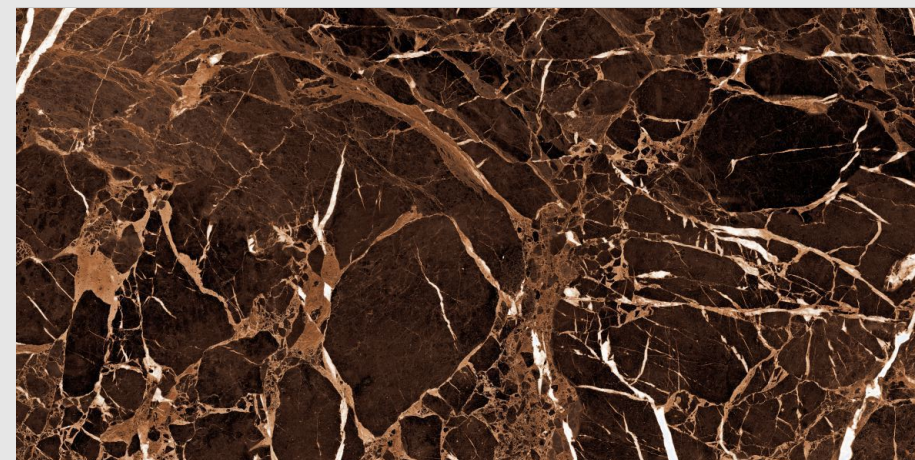

GLIZZ MUD

SUPER HIGH
GLOSS FINISH

04
RANDOM

9MM
THICKNESS

www.pengvinceramics.com