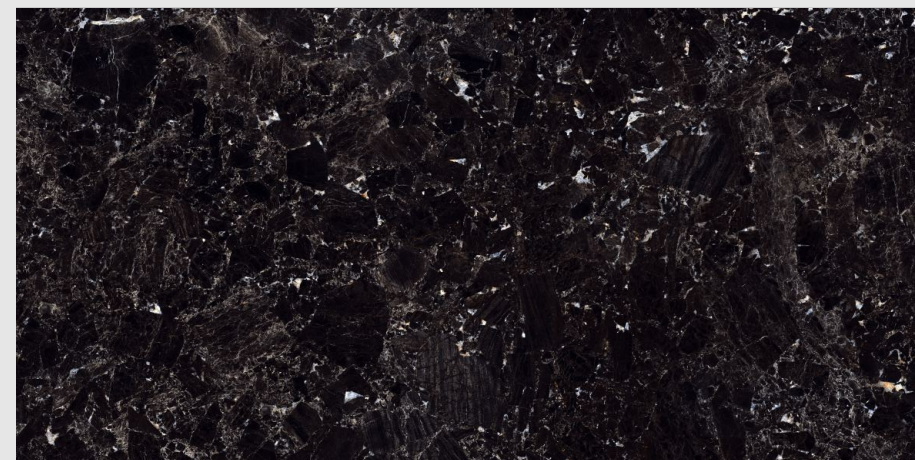

EMERALD NATURAL

SUPER HIGH
GLOSS FINISH

03
RANDOM

9MM
THICKNESS

www.pengvinceramics.com