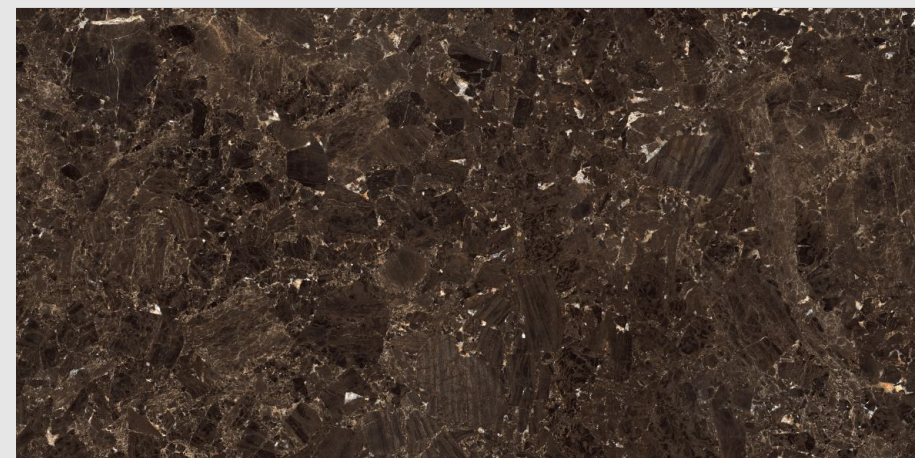

9MM
THICKNESS

www.pengvinceramics.com

EMERALD CHOCO

SUPER HIGH
GLOSS FINISH

03
RANDOM

9MM
THICKNESS

www.pengvinceramics.com

EMERALD NATURAL