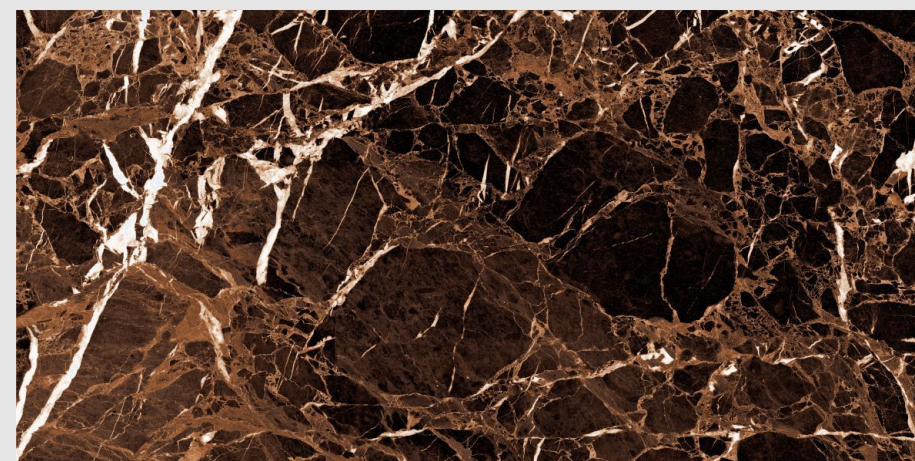

GLIZZ MUD

SUPER HIGH
GLOSS FINISH

04
RANDOM

9MM
THICKNESS

www.pengvinceramics.com