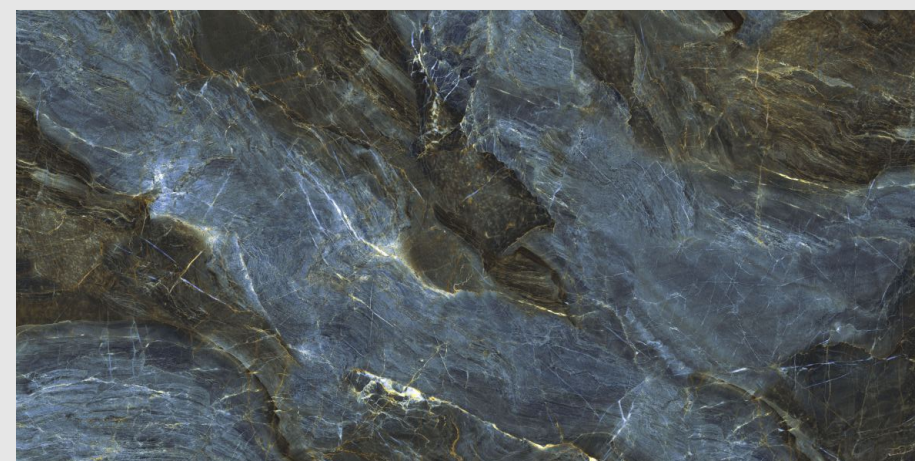

9MM
THICKNESS

www.pengvinceramics.com

ARIXIANIA

SUPER HIGH
GLOSS FINISH

04
RANDOM

9MM
THICKNESS

www.pengvinceramics.com

BOOST
AQUA