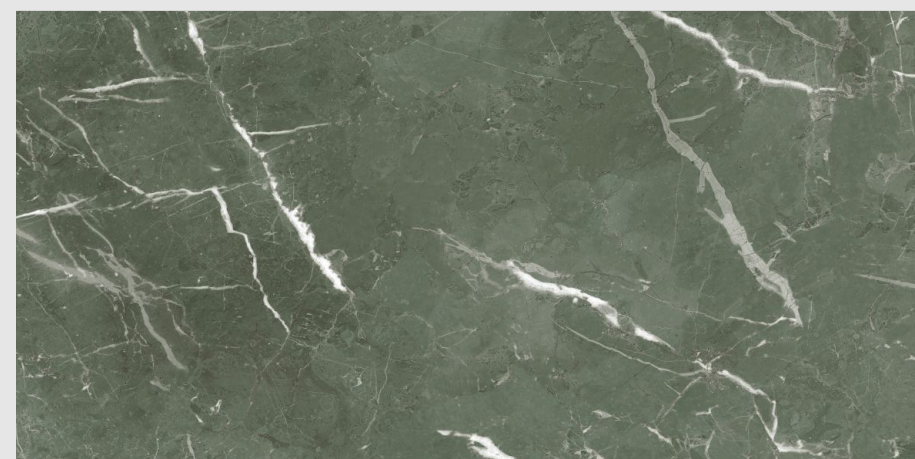

ULTRA TEAL

SUPER HIGH
GLOSS FINISH

06
RANDOM

9MM
THICKNESS

www.pengvinceramics.com