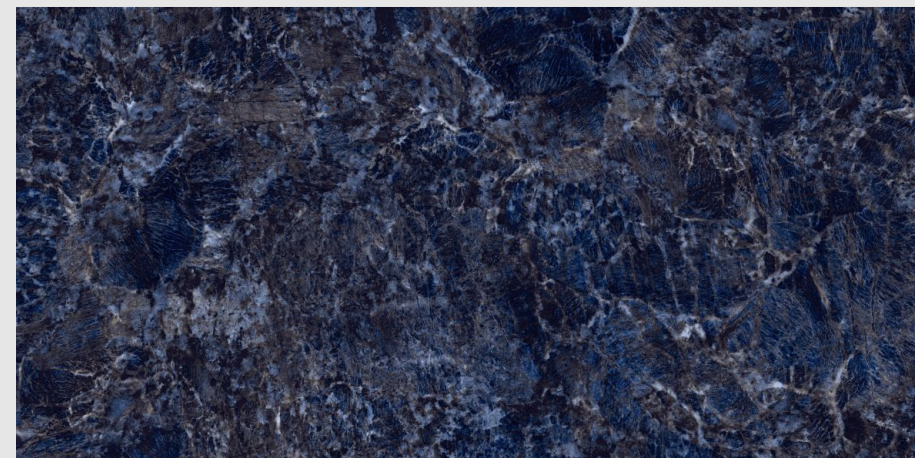

SABINE NATURAL

SUPER HIGH
GLOSS FINISH

04
RANDOM

9MM
THICKNESS

www.pengvinceramics.com