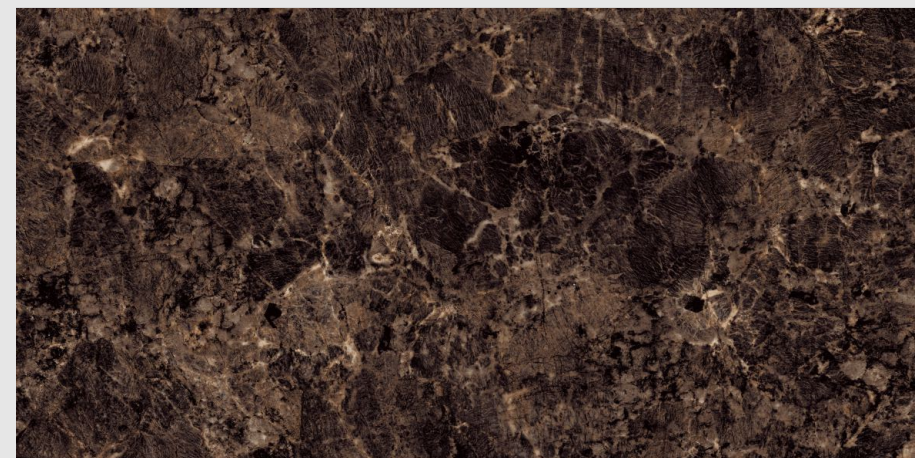

SABINE BLACK

SUPER HIGH
GLOSS FINISH

04
RANDOM

9MM
THICKNESS

SABINE CHOCO

SUPER HIGH
GLOSS FINISH

04
RANDOM

9MM
THICKNESS