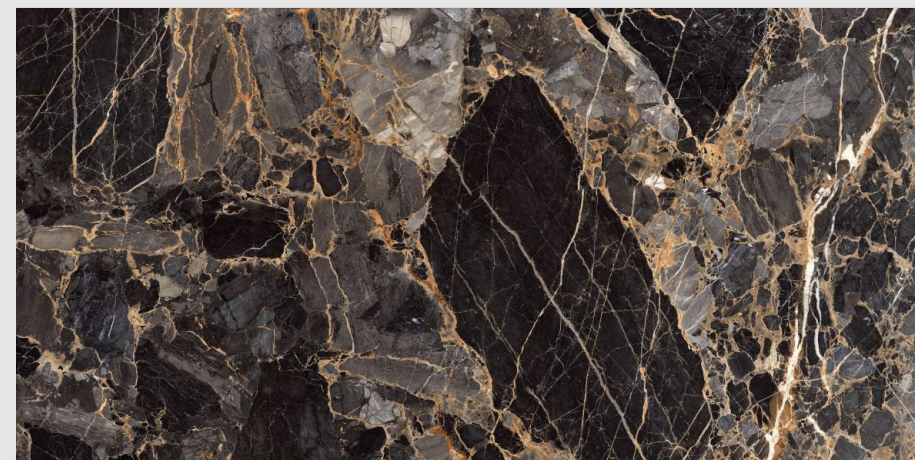

GRAZIA

SUPER HIGH
GLOSS FINISH

03
RANDOM

9MM
THICKNESS