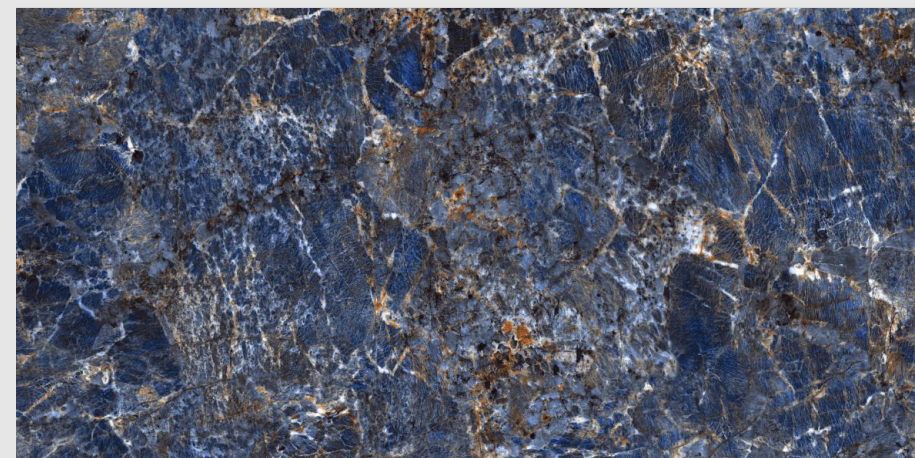

ENDO BLUE

SUPER HIGH
GLOSS FINISH

04
RANDOM

9MM
THICKNESS