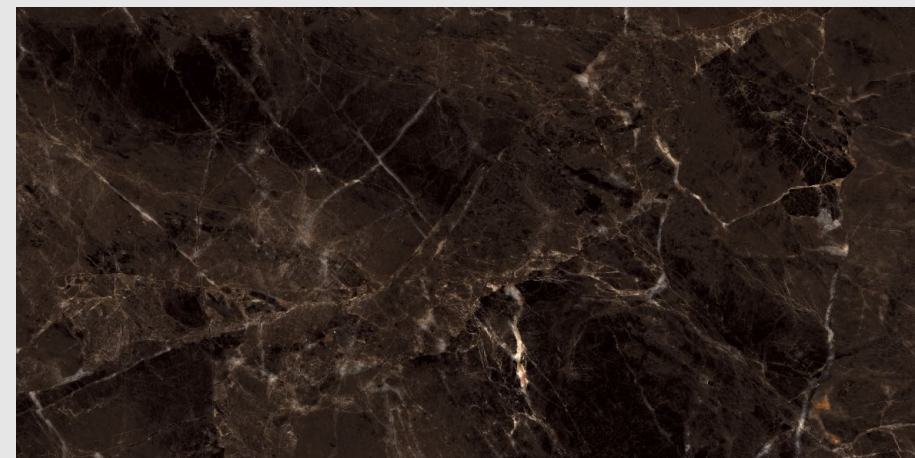

CRIMSON BROWN

SUPER HIGH
GLOSS FINISH

04
RANDOM

9MM
THICKNESS

www.pengvinceramics.com