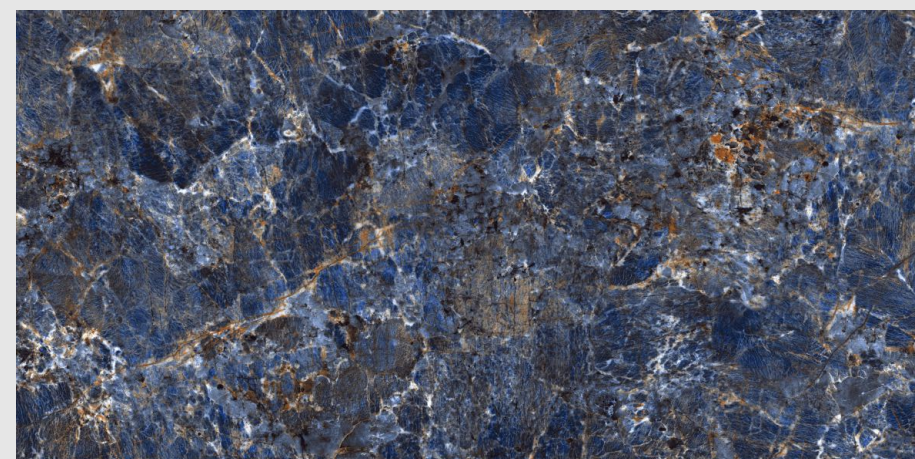

ENDO BLUE

SUPER HIGH
GLOSS FINISH

04
RANDOM

9MM
THICKNESS