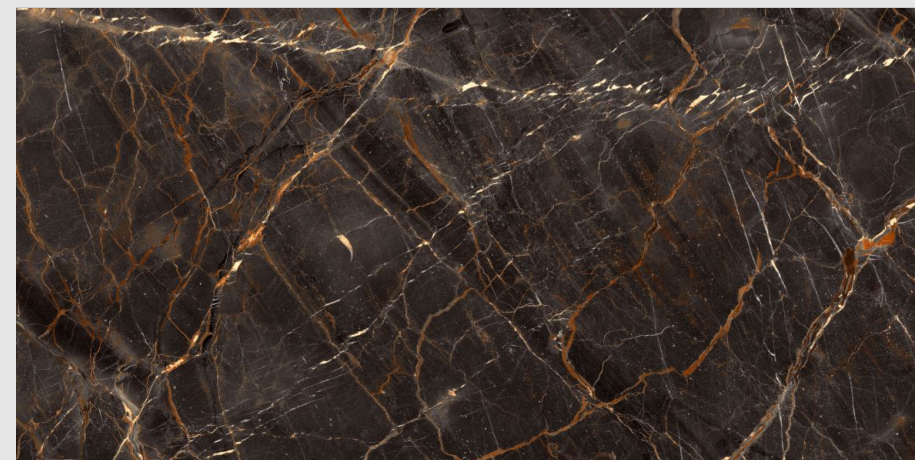

9MM
THICKNESS

SEMOND CHOCO

SUPER HIGH
GLOSS FINISH

04
RANDOM

9MM
THICKNESS

www.pengvinceramics.com

STAR AQUA

SUPER HIGH
GLOSS FINISH