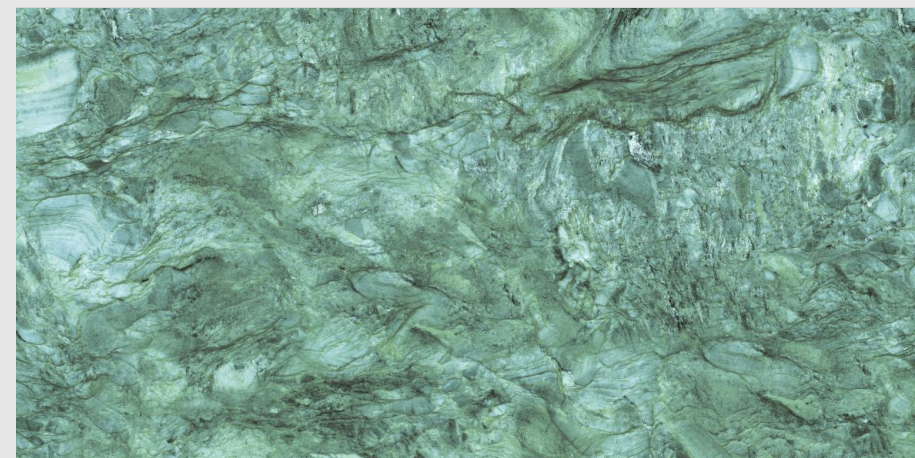

GLACIER GREEN

SUPER HIGH
GLOSS FINISH

04
RANDOM

9MM
THICKNESS