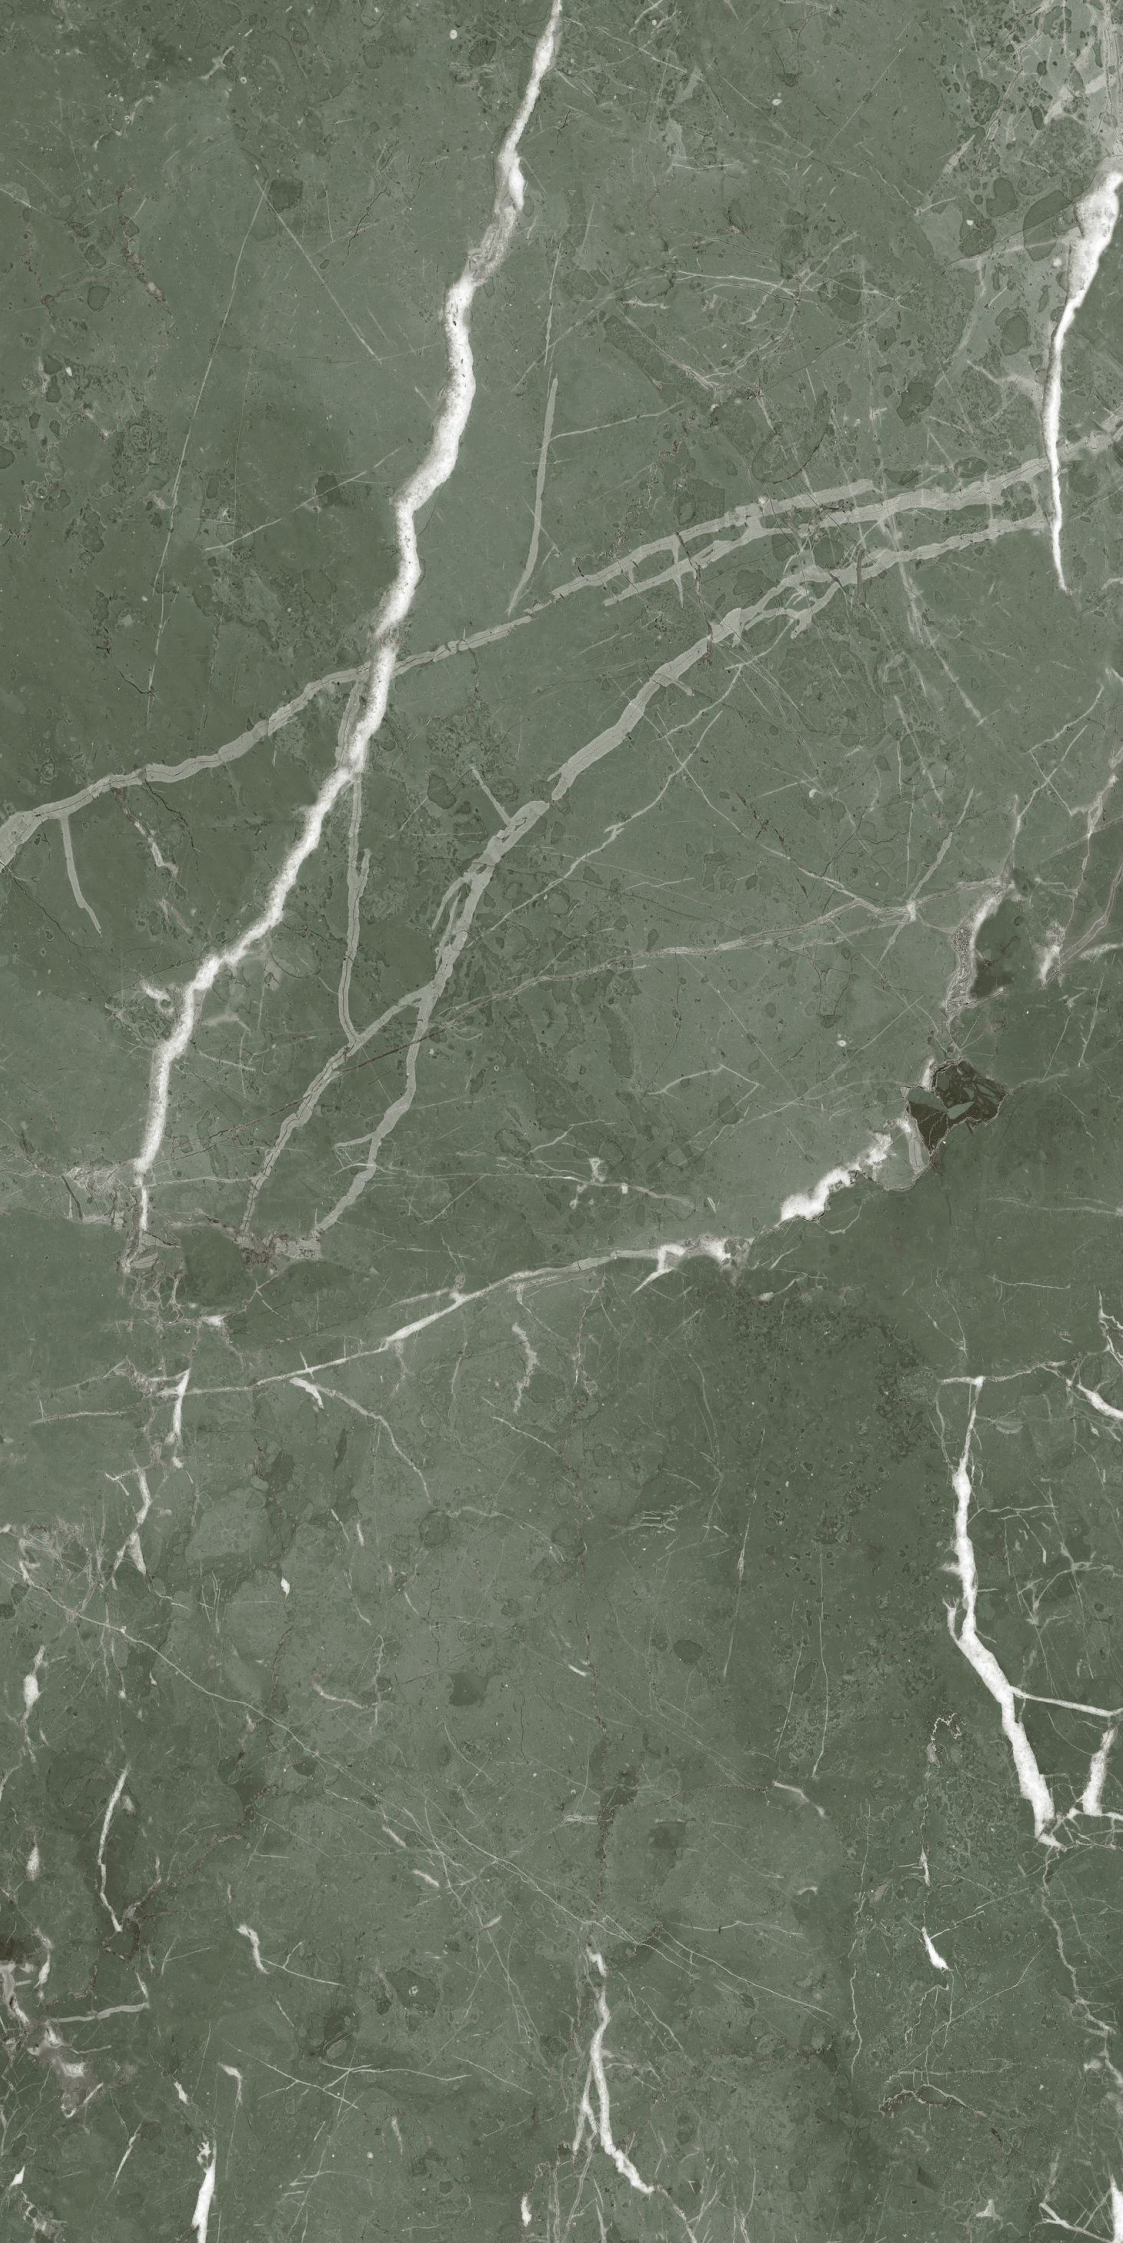

04
RANDOM

9MM
THICKNESS

www.pengvinceramics.com

STONE BLUE

SUPER HIGH
GLOSS FINISH

04
RANDOM

9MM
THICKNESS

www.pengvinceramics.com