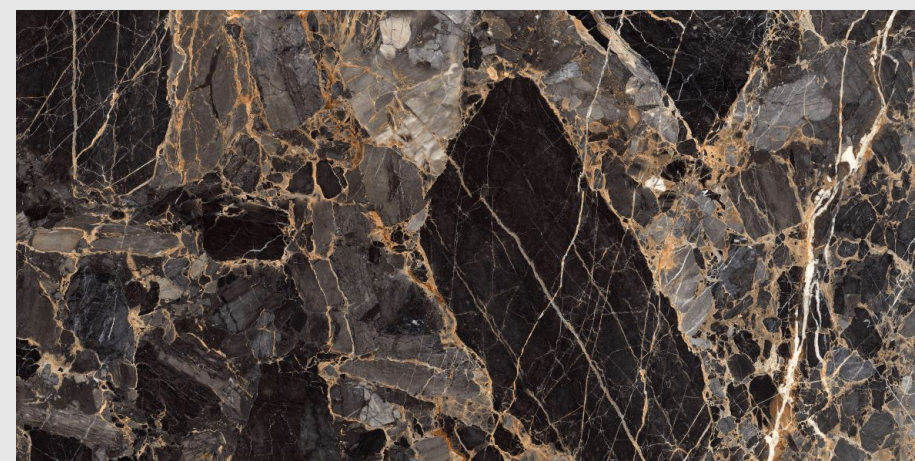

GRAZIA

SUPER HIGH
GLOSS FINISH

03
RANDOM

9MM
THICKNESS