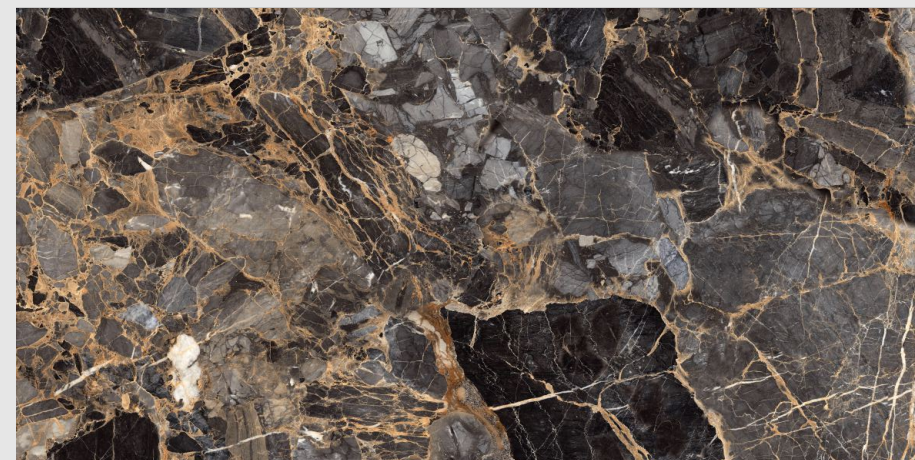

GRAZIA

SUPER HIGH
GLOSS FINISH

03
RANDOM

9MM
THICKNESS