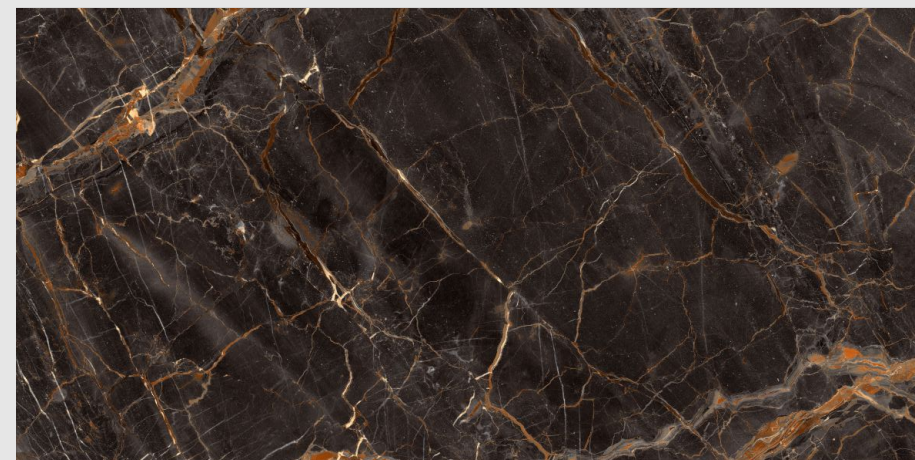

9MM
THICKNESS

SEMOND CHOCO

SUPER HIGH
GLOSS FINISH

04
RANDOM

9MM
THICKNESS

www.pengvinceramics.com

STAR AQUA

SUPER HIGH
GLOSS FINISH