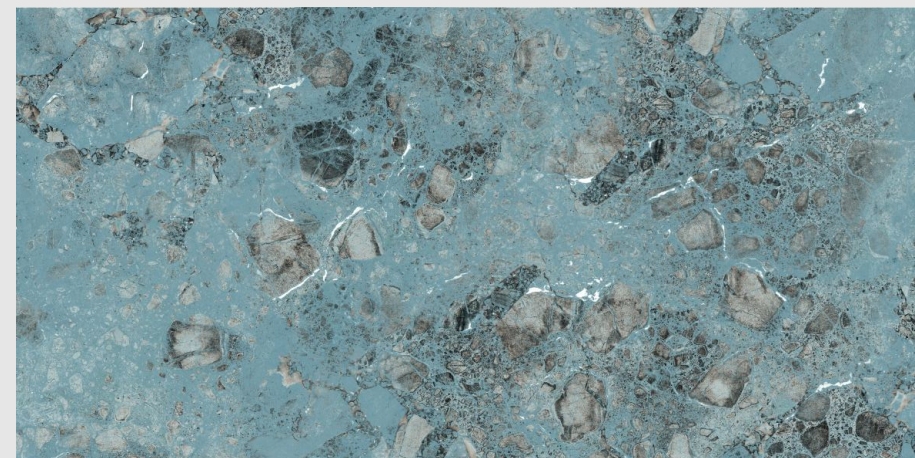

PLUTO TEAL

SUPER HIGH
GLOSS FINISH

04
RANDOM

9MM
THICKNESS

www.pengvinceramics.com