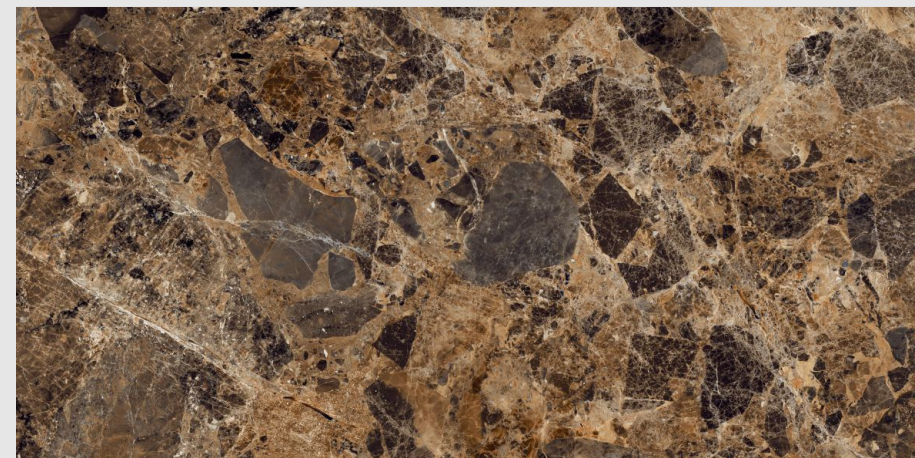

EMPRADOOR

SUPER HIGH
GLOSS FINISH

04
RANDOM

9MM
THICKNESS

www.pengvinceramics.com