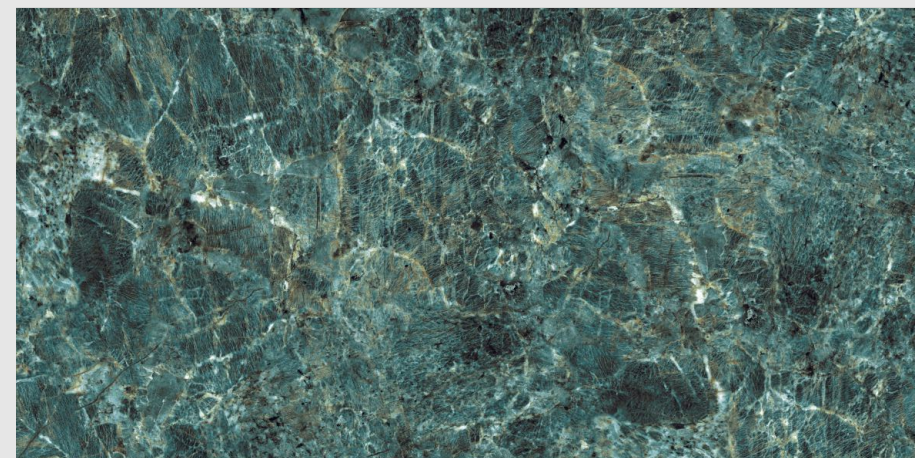

www.pengvinceramics.com

ENDO
AQUA

SUPER HIGH
GLOSS FINISH

04
RANDOM

9MM
THICKNESS

ENDO BLUE

SUPER HIGH
GLOSS FINISH

04
RANDOM