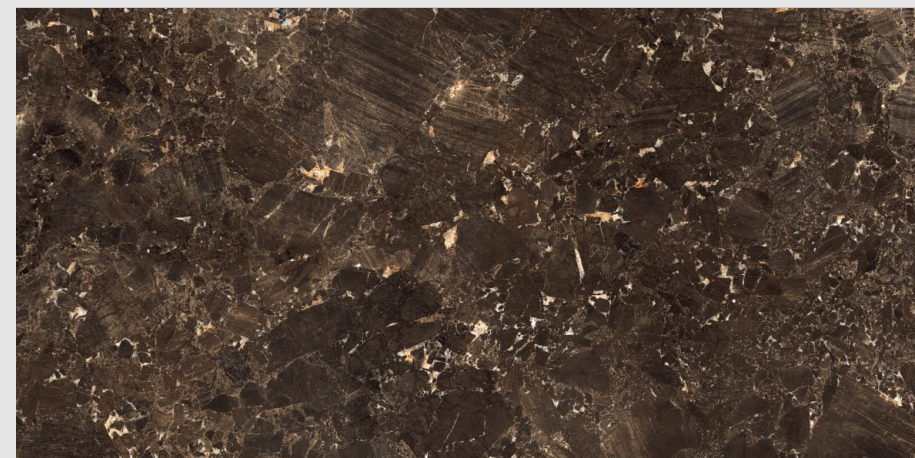

9MM
THICKNESS

www.pengvinceramics.com

EMERALD CHOCO

SUPER HIGH
GLOSS FINISH

03
RANDOM

9MM
THICKNESS

www.pengvinceramics.com

EMERALD NATURAL