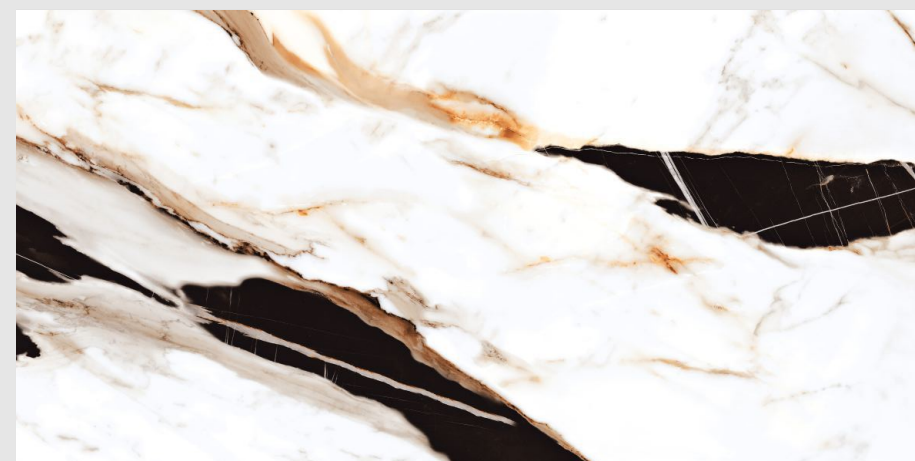

GOLDEN PANDA

SUPER HIGH
GLOSS FINISH

04
RANDOM

9MM
THICKNESS

www.pengvinceramics.com