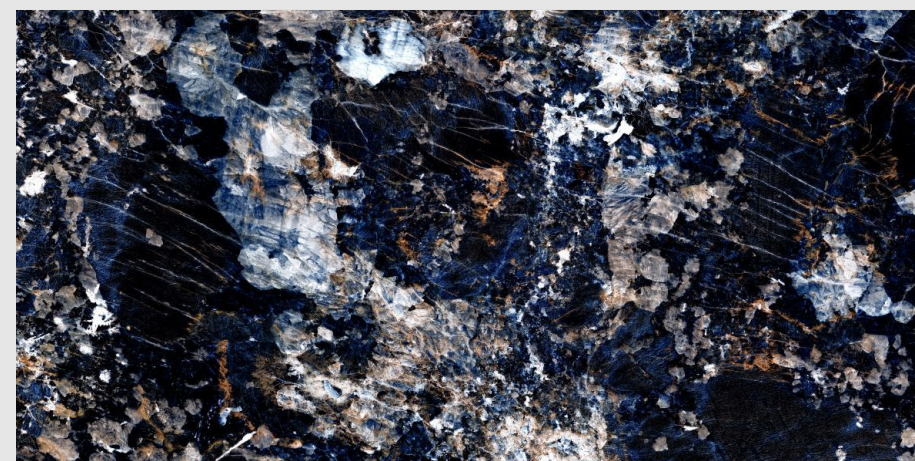

04
RANDOM

9MM
THICKNESS

www.pengvinceramics.com

ROMANIA **BLUE**

SUPER HIGH
GLOSS FINISH

04
RANDOM

9MM
THICKNESS

www.pengvinceramics.com