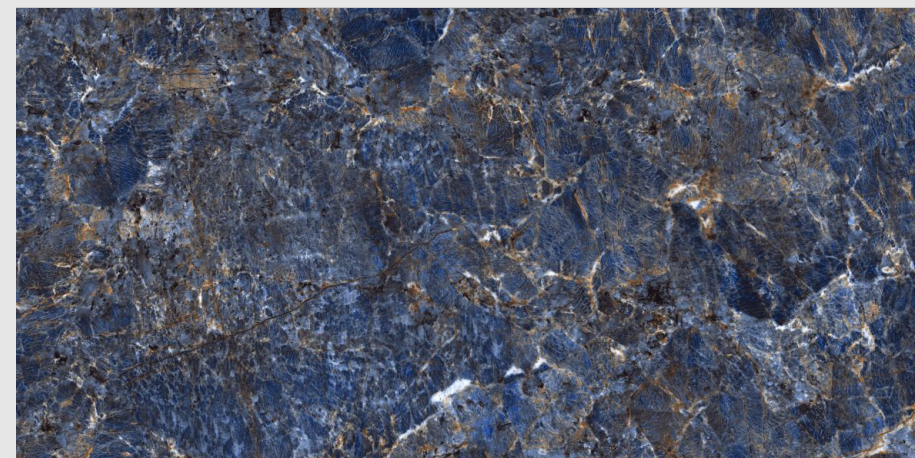

ENDO BLUE

SUPER HIGH
GLOSS FINISH

04
RANDOM

9MM
THICKNESS