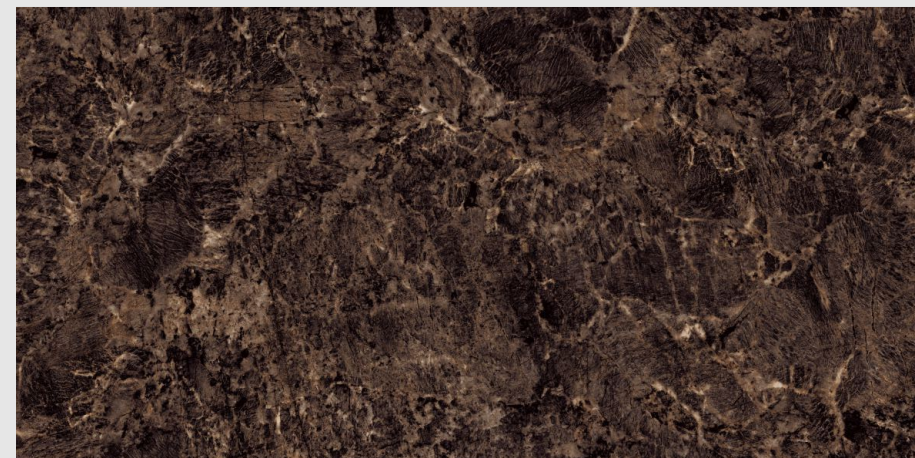

SABINE BLACK

SUPER HIGH
GLOSS FINISH

04
RANDOM

9MM
THICKNESS

SABINE CHOCO

SUPER HIGH
GLOSS FINISH

04
RANDOM

9MM
THICKNESS