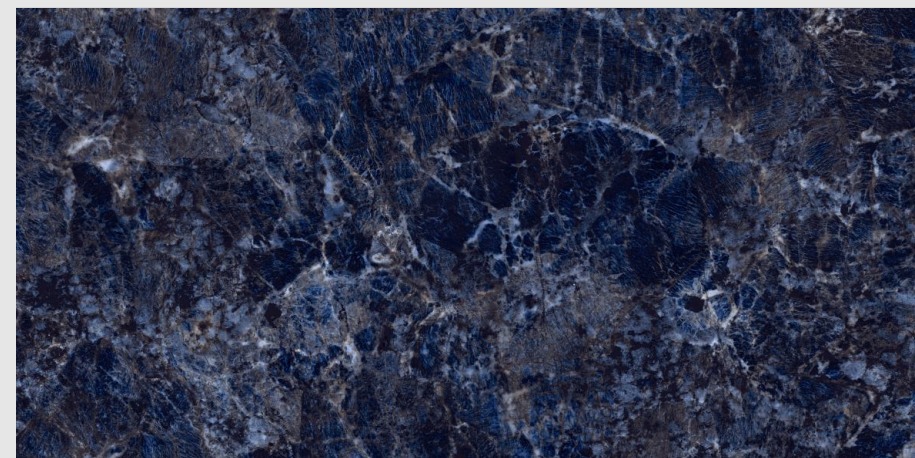

SABINE NATURAL

SUPER HIGH
GLOSS FINISH

04
RANDOM

9MM
THICKNESS

www.pengvinceramics.com