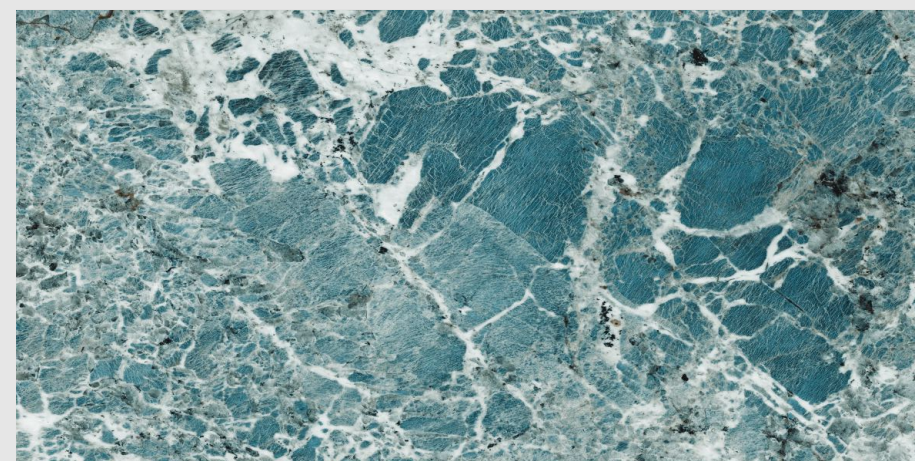

AMAZONITE TEAL

SUPER HIGH
GLOSS FINISH

04
RANDOM

9MM
THICKNESS

www.pengvinceramics.com