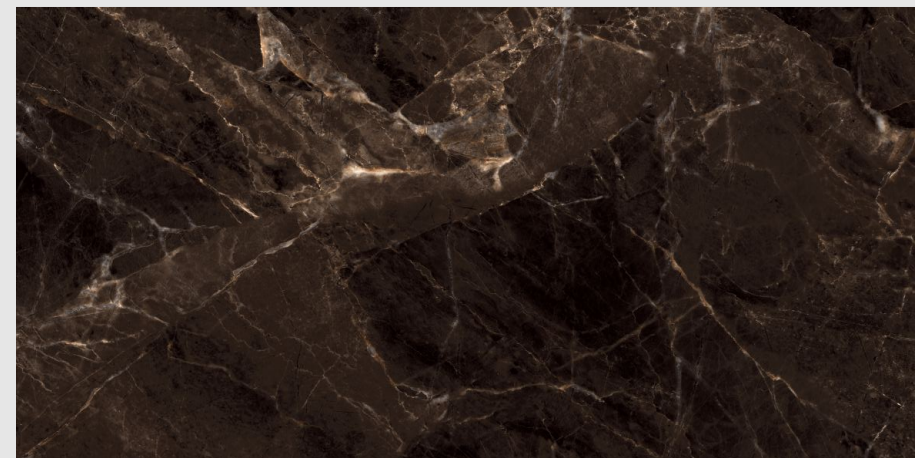

CRIMSON BROWN

SUPER HIGH
GLOSS FINISH

04
RANDOM

9MM
THICKNESS

www.pengvinceramics.com