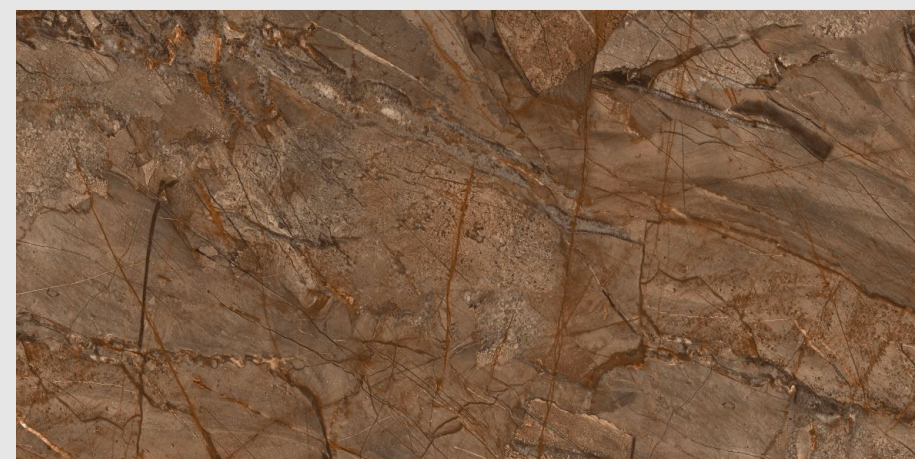

9MM
THICKNESS

FLORMIA CHOCO

SUPER HIGH
GLOSS FINISH

03
RANDOM

9MM
THICKNESS

www.pengvinceramics.com

GLACIER GREEN

SUPER HIGH
GLOSS FINISH