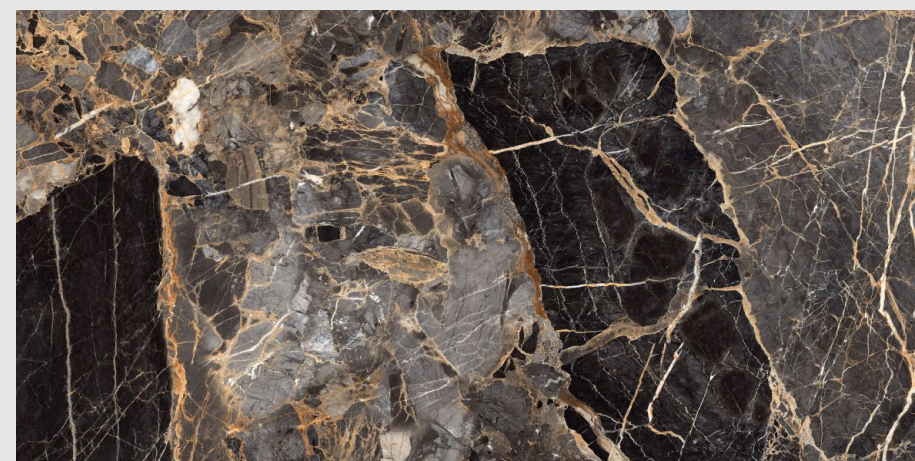

GRAZIA

SUPER HIGH
GLOSS FINISH

03
RANDOM

9MM
THICKNESS