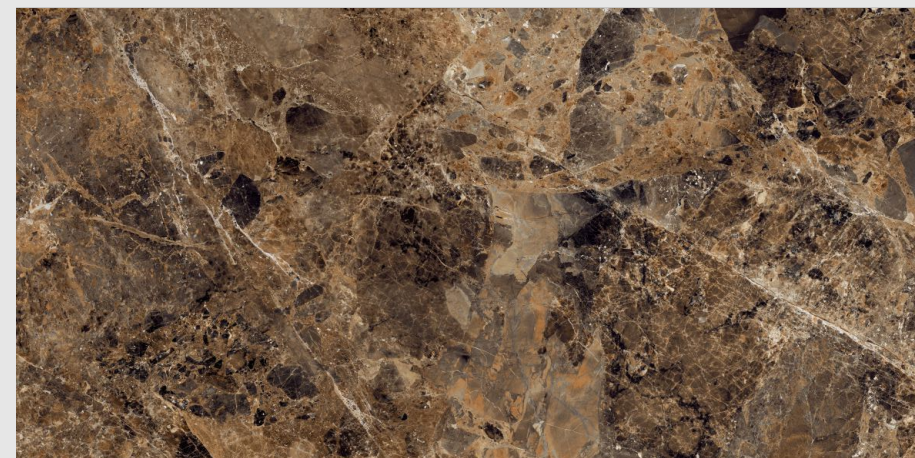

EMPRADOOR

SUPER HIGH
GLOSS FINISH

04
RANDOM

9MM
THICKNESS

www.pengvinceramics.com