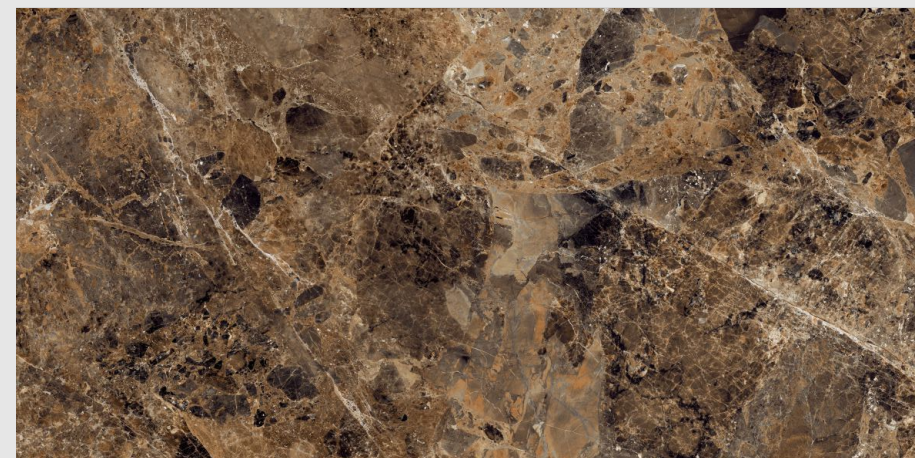

EMPRADOOR

SUPER HIGH
GLOSS FINISH

04
RANDOM

9MM
THICKNESS

www.pengvinceramics.com